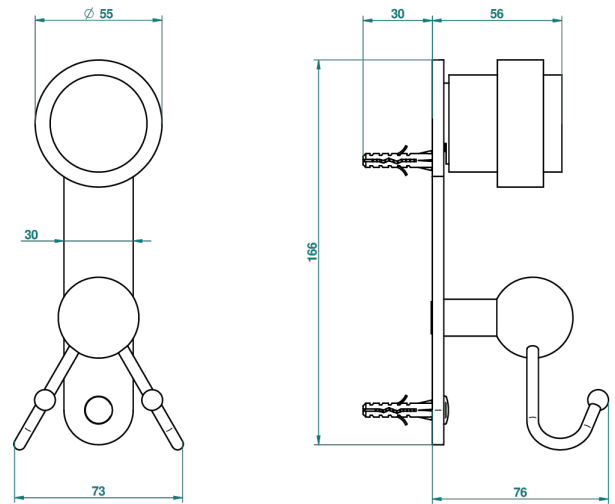

DIPLOMATE SMOOTH RINGS

U4A-512

Double flannel hook

41011

16/02/2012

CHARACTERISTIC

- Diplomate Smooth rings
- Double flannel hook

AVAILABLE FINITIONS