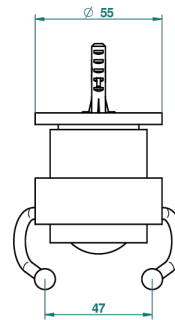

DIPLOMATE SMOOTH RINGS

U4A-512

Double flannel hook

41011

16/02/2012

CHARACTERISTIC

- Diplomate Smooth rings
- Double flannel hook

AVAILABLE FINITIONS