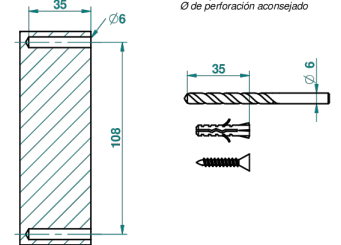

DIPLOMATE SMOOTH RINGS

U4A-512

Double flannel hook

41011

16/02/2012

CHARACTERISTIC

- Diplomate Smooth rings
- Double flannel hook

AVAILABLE FINITIONS