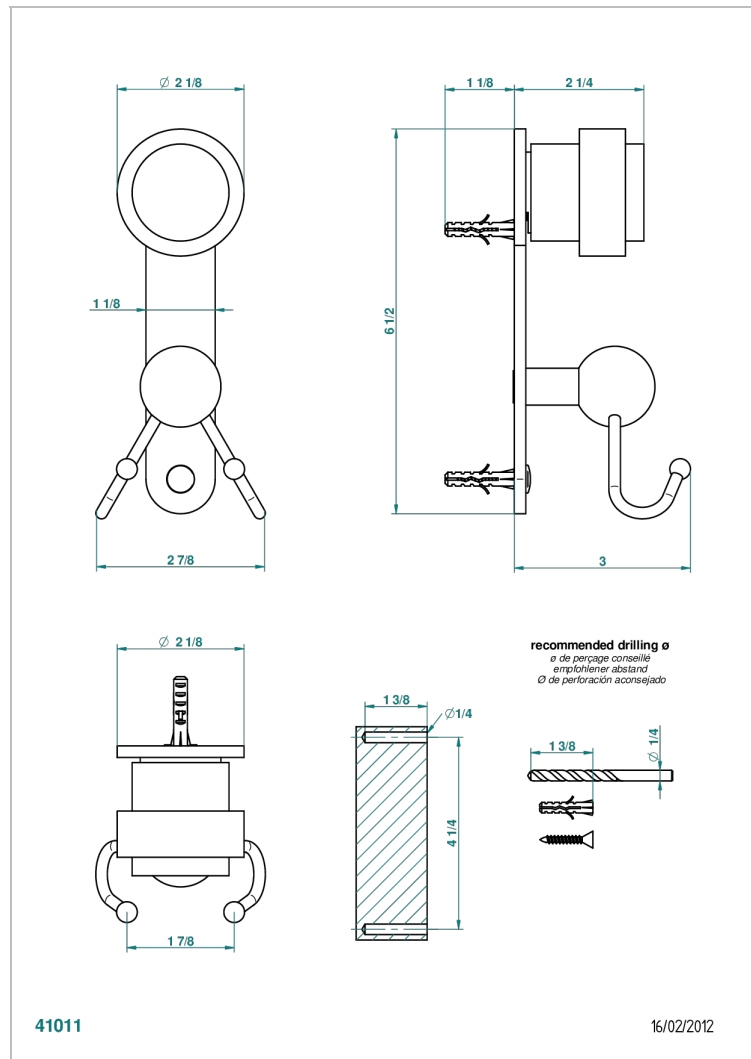

DIPLOMATE SMOOTH RINGS

U4A-512

Double flannel hook

CHARACTERISTIC

- Diplomate Smooth rings
- Double flannel hook

AVAILABLE FINITIONS

Black ceram - D30
 Blush PVD - H62
 Brass color PVD - H49
 Brown bronze color PVD - F33
 Chrome polished - A02
 Chrome polished / gold polished - G02