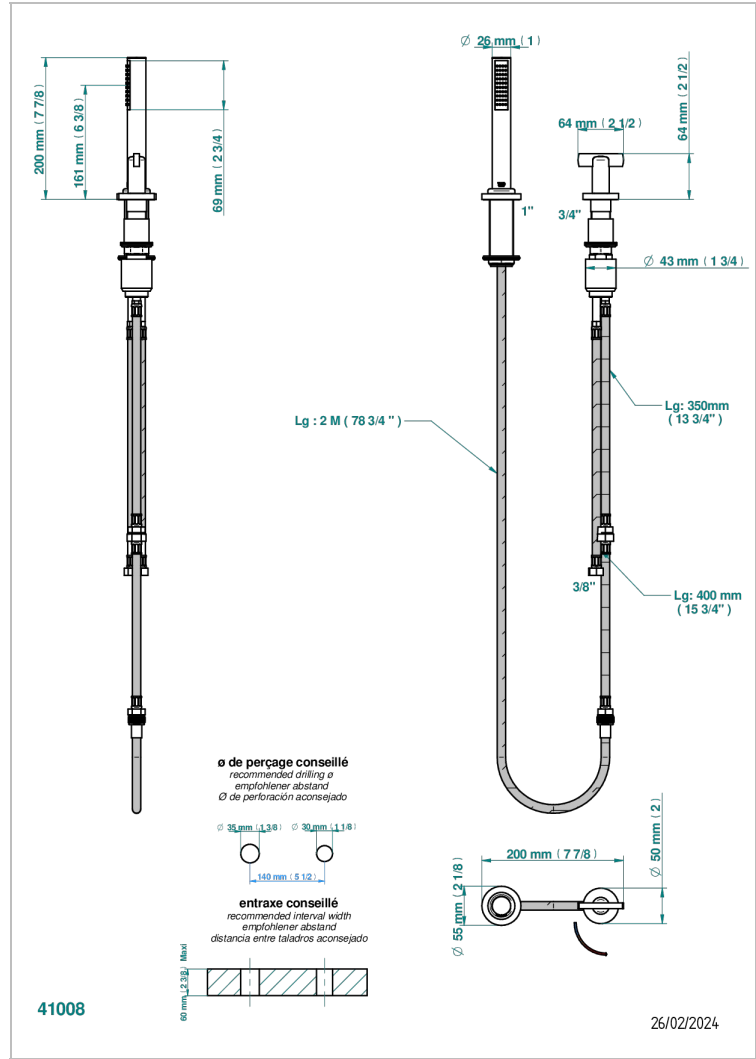

LE 11

U2A-6532/60A

Deck mounted mixer with handshower, progressive cartridge

CHARACTERISTIC

- ACS : 22ACCLY009

STANDARDS

AVAILABLE FINITIONS

Black ceram - D30
Blush PVD - H62
Brass color PVD - H49
Brown bronze color PVD - F33
Chrome polished - A02
Chrome polished / gold polished - G02

Copper antique matt, coated - H07
Gold color PVD - H52
Gold mat - F07
Gold polished - F01
Graphite PVD - H64
Light coated bronze - D01

Matt Umber PVD - H67
Matt blush PVD - H60
Matt brass color PVD - H50
Matt brown bronze color PVD - F34
Matt chrome (American satin) - C02
Matt gold color PVD - H53

Matt graphite PVD - H65
Matt nickel (American satin) - C01
Matt nickel color PVD - H56
Nickel antique / Sovereign - H28
Nickel color PVD - H55
Nickel polished - B01

Soft gold - F30
Soft matt gold - F31
Umber PVD - H66