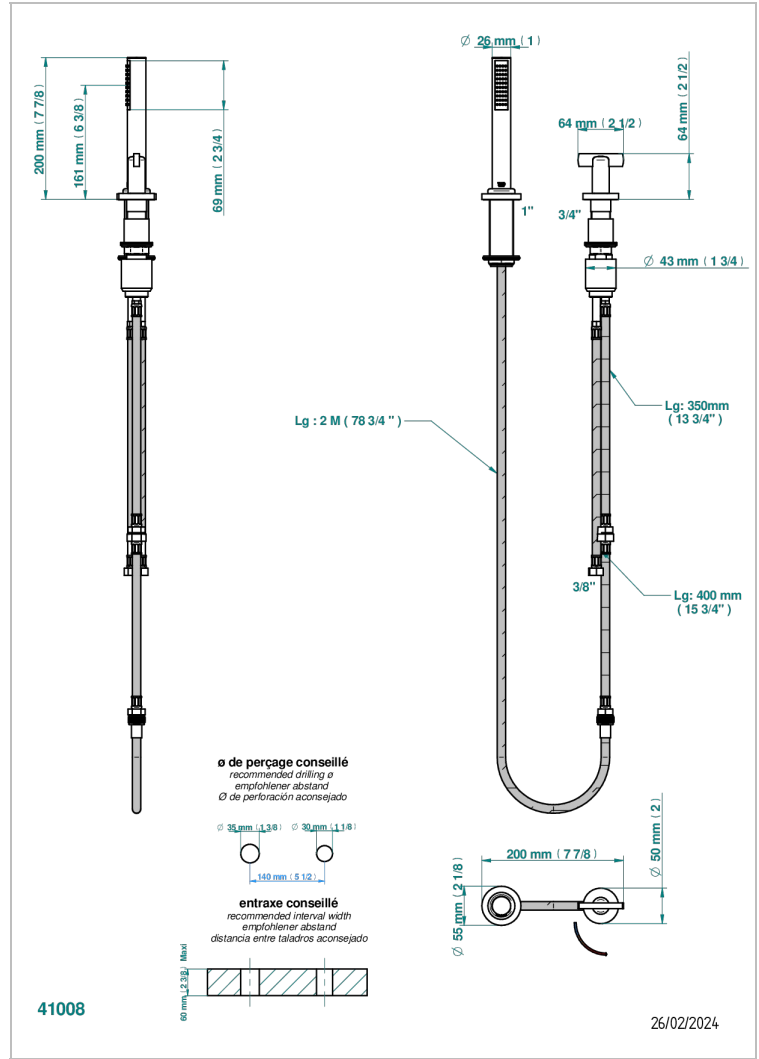

LE 11

U2A-6532/60A

Rim mounted ceramic mixer with handshower with progressive cartridge

CHARACTERISTIC

- ACS : 22ACCLY009

STANDARDS

AVAILABLE FINITIONS

- Antique nickel - H28
- Black ceram - D30
- Blush PVD - H62
- Brass color PVD - H49
- Brown bronze color PVD - F33
- Gold color PVD - H52

- Graphite PVD - H64
- Lacquered light bronze - D01
- Matt Umber PVD - H67
- Matt blush PVD - H60
- Matt brass color PVD - H50
- Matt brown bronze color PVD - F34

- Matt chrome - C02
- Matt gold - F07
- Matt gold color PVD - H53
- Matt graphite PVD - H65
- Matt nickel (color finish) - C01
- Matt nickel color PVD - H56

- Nickel color PVD - H55
- Polished chrome (color finish) - A02
- Polished chrome / Polished gold (color finish) - G02
- Polished gold (color finish) - F01
- Polished nickel - B01
- Soft gold - F30

- Soft matt gold - F31
- Umber PVD - H66
- Varnished matt antique red copper (color finish) - H07