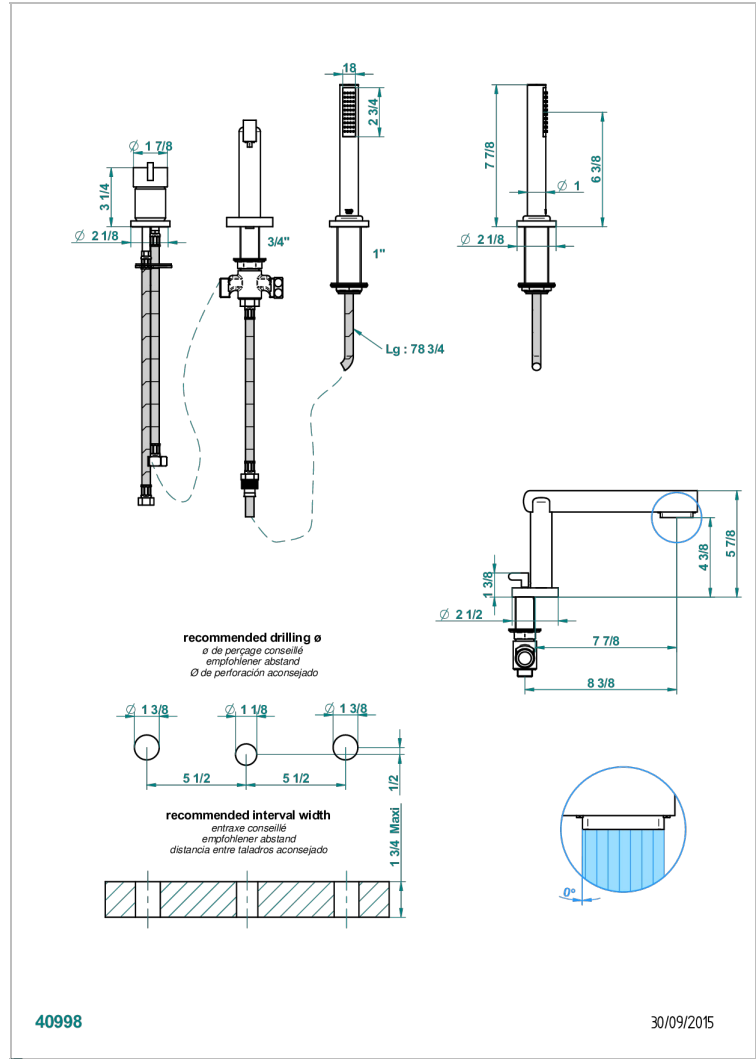

LE 11 WITH LEVER HANDLES

U2B-113BSGUS

Deck mounted tub filler single control with diverter super goliath spout and handshower, 3/4" valves

CHARACTERISTIC

- Le 11 with lever handles
- Deck mounted tub filler single control with diverter super goliath spout and handshower, 3/4" valves

TECHNICAL SPECS

- Recommandé : 3 bars (max. 5 bars) - Advised : 43,5 psi (max. 72 psi)
- Bec : 25 l/min à 3 bars - Douchette : 9,5 l/min à 3 bars
- Spout : 6.6 gpm at 43.5 psi - Handshower : 2.5 gpm at 43.5 psi