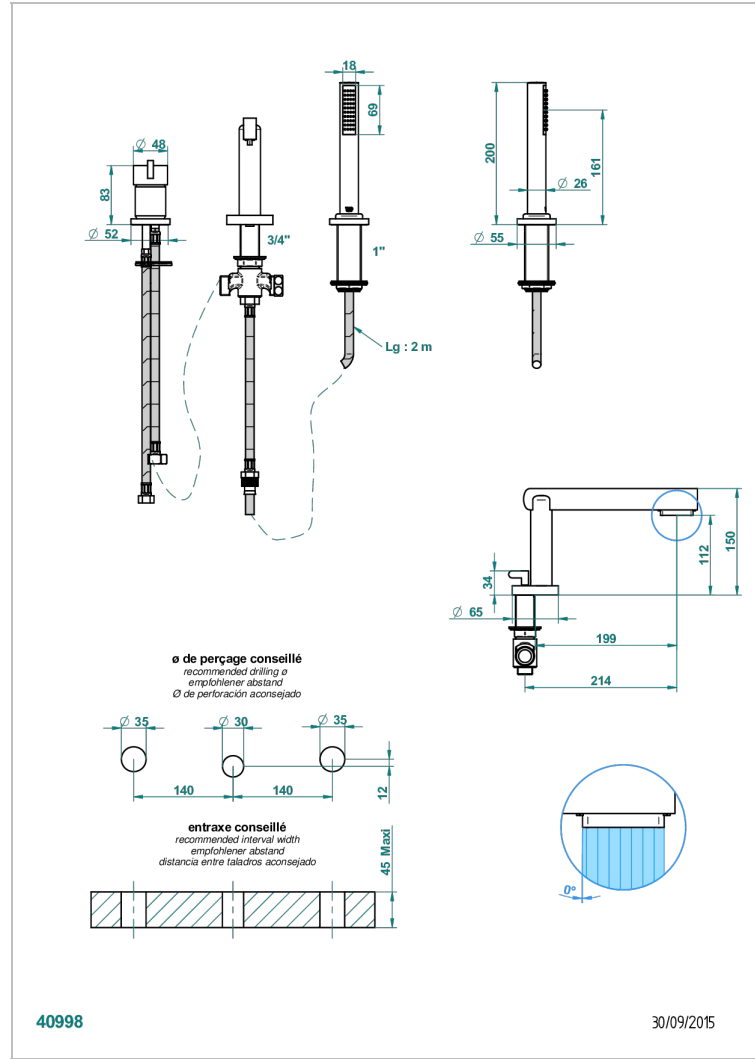

LE 11 WITH LEVER

U2B-113BSG

THG
PARIS

Rim mounted 3-hole bath/shower mixer, diverter to super goliath spout with ceramic mixer and handshower set

CHARACTERISTIC

- Le 11 with lever
- Rim mounted 3-hole bath/shower mixer, diverter to super goliath spout with ceramic mixer and handshower set

TECHNICAL SPECS

- Recommandé : 3 bars (max. 5 bars) - Advised : 43,5 psi (max. 72 psi)
- Bec : 25 l/min à 3 bars - Douchette : 9,5 l/min à 3 bars
- Spout : 6.6 gpm at 43.5 psi - Handshower : 2.5 gpm at 43.5 psi