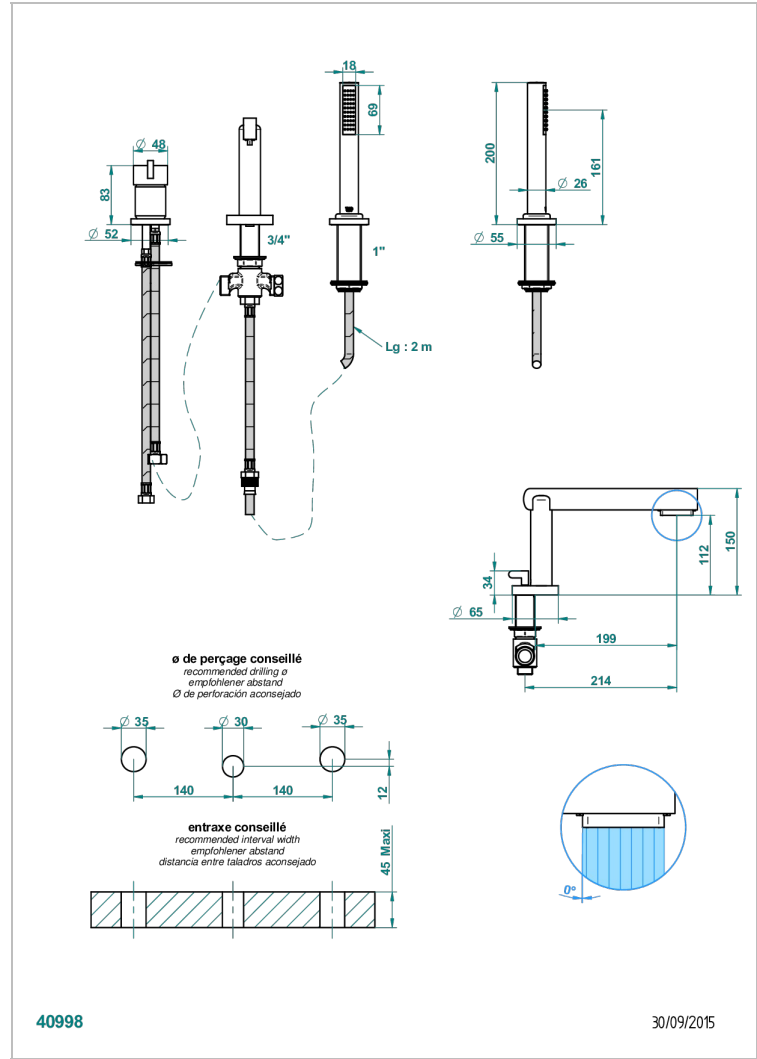

LE 11 WITH LEVER

U2B-113BSG

THG
PARIS

Rim mounted 3-hole bath/shower mixer, diverter to super goliath spout with ceramic mixer and handshower set

40998

30/09/2015

CHARACTERISTIC

- Le 11 with lever
- Rim mounted 3-hole bath/shower mixer, diverter to super goliath spout with ceramic mixer and handshower set

TECHNICAL SPECS

- Recommandé : 3 bars (max. 5 bars) - Advised : 43,5 psi (max. 72 psi)
- Bec : 25 l/min à 3 bars - Douchette : 9,5 l/min à 3 bars
- Spout : 6.6 gpm at 43.5 psi - Handshower : 2.5 gpm at 43.5 psi