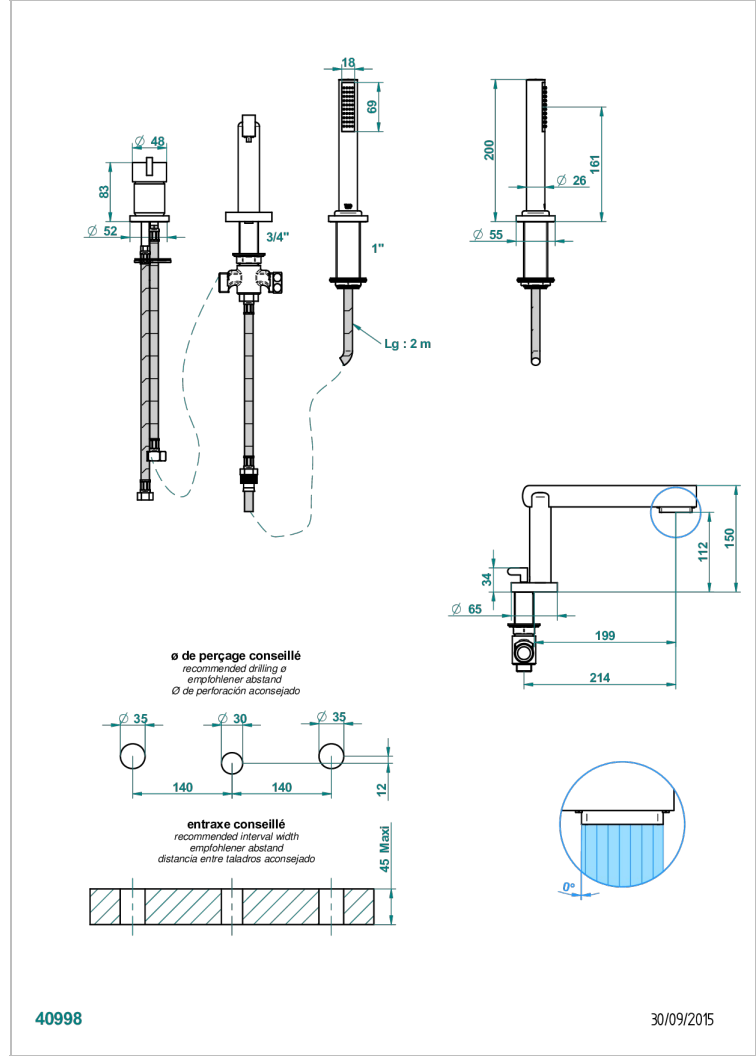

LE 11 WITH LEVER

U2B-113BSG

THG
PARIS

Rim mounted 3-hole bath/shower mixer, diverter to super goliath spout with ceramic mixer and handshower set

CHARACTERISTIC

- Le 11 with lever
- Rim mounted 3-hole bath/shower mixer, diverter to super goliath spout with ceramic mixer and handshower set

TECHNICAL SPECS

- Recommandé : 3 bars (max. 5 bars) - Advised : 43,5 psi (max. 72 psi)
- Bec : 25 l/min à 3 bars - Douchette : 9,5 l/min à 3 bars
- Spout : 6.6 gpm at 43.5 psi - Handshower : 2.5 gpm at 43.5 psi