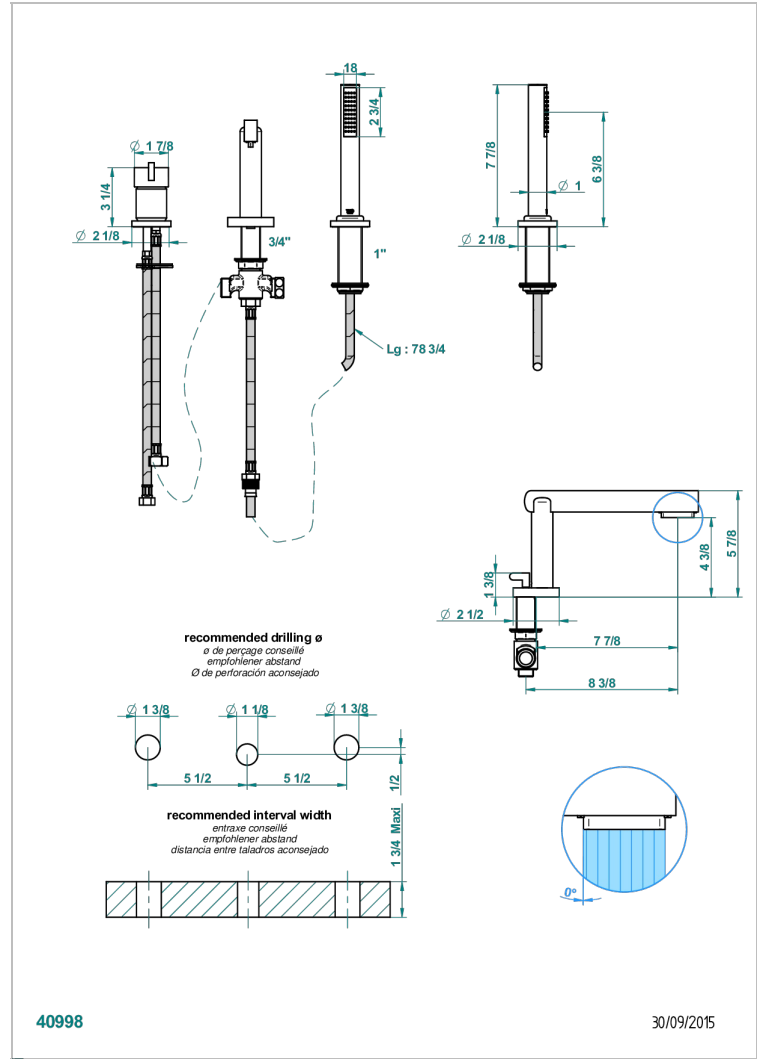

LE 11 WITH LEVER

U2B-113BSG

Rim mounted 3-hole bath/shower mixer, diverter to super goliath spout with ceramic mixer and handshower set

CHARACTERISTIC

- Le 11 with lever
- Rim mounted 3-hole bath/shower mixer, diverter to super goliath spout with ceramic mixer and handshower set

TECHNICAL SPECS

- Recommandé : 3 bars (max. 5 bars) - Advised : 43,5 psi (max. 72 psi)
- Bec : 25 l/min à 3 bars - Douchette : 9,5 l/min à 3 bars
- Spout : 6.6 gpm at 43.5 psi - Handshower : 2.5 gpm at 43.5 psi