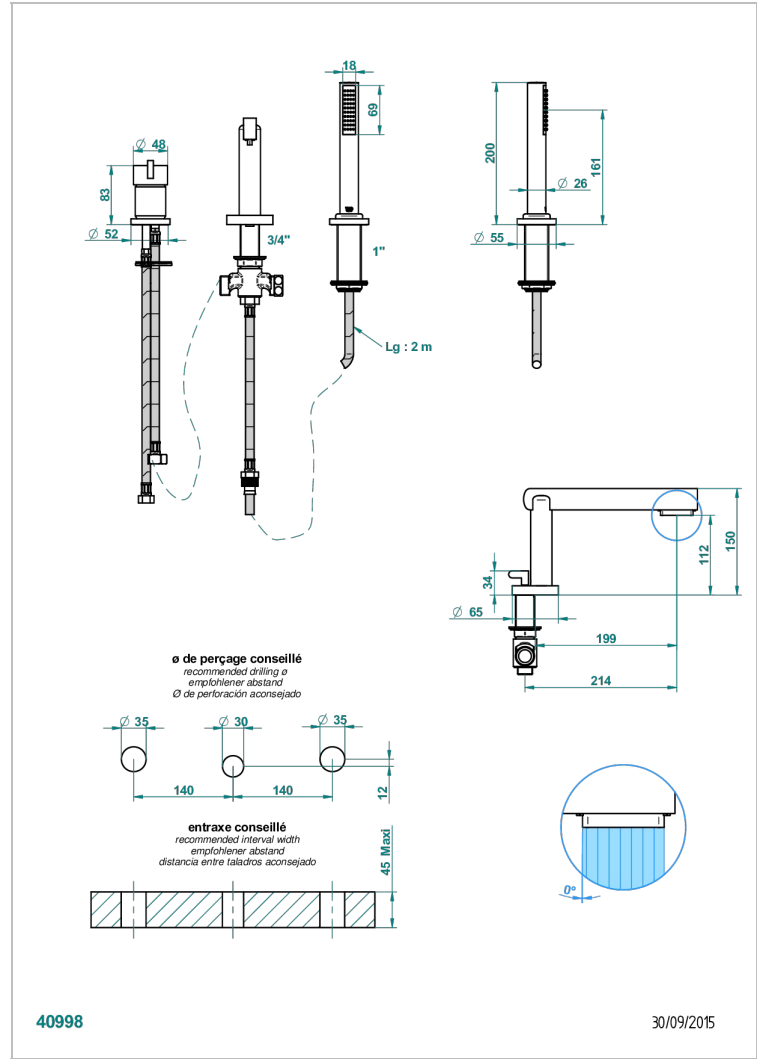

# LE 11

U2A-113BSGUS

Deck mounted tub filler single control with diverter super goliath spout and handshower, 3/4" valves

40998

30/09/2015

## CHARACTERISTIC

- Le 11
- Deck mounted tub filler single control with diverter super goliath spout and handshower, 3/4" valves

## TECHNICAL SPECS

- Recommandé : 3 bars (max. 5 bars) - Advised : 43,5 psi (max. 72 psi)
- Bec : 25 l/min à 3 bars - Douchette : 9,5 l/min à 3 bars
- Spout : 6.6 gpm at 43.5 psi - Handshower : 2.5 gpm at 43.5 psi