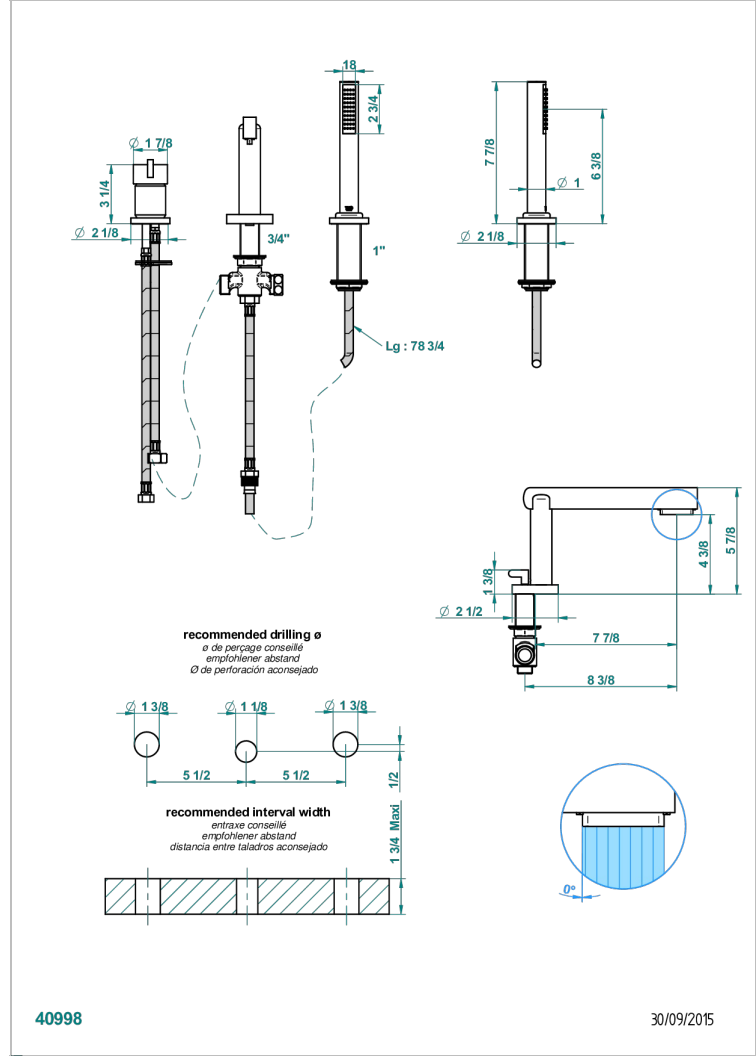

LE 11

U2A-113BSGUS

Deck mounted tub filler single control with diverter super goliath spout and handshower, 3/4" valves

CHARACTERISTIC

- Le 11
- Deck mounted tub filler single control with diverter super goliath spout and handshower, 3/4" valves

TECHNICAL SPECS

- Recommandé : 3 bars (max. 5 bars) - Advised : 43,5 psi (max. 72 psi)
- Bec : 25 l/min à 3 bars - Douchette : 9,5 l/min à 3 bars
- Spout : 6.6 gpm at 43.5 psi - Handshower : 2.5 gpm at 43.5 psi