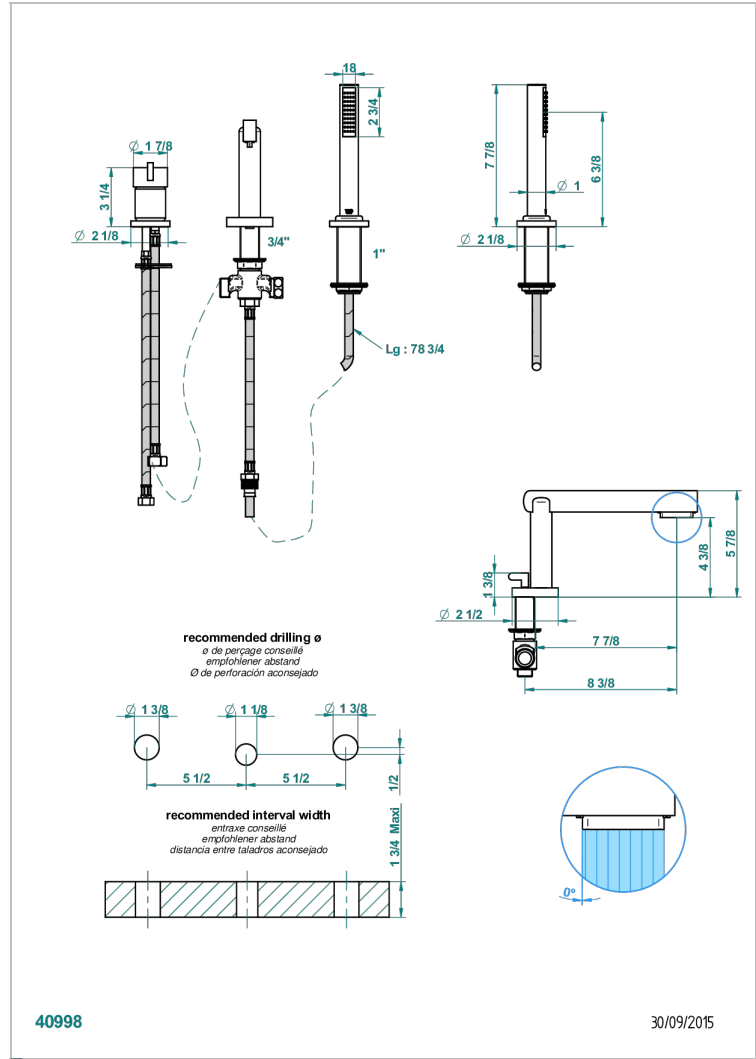

Rim mounted 3-hole bath/shower mixer, diverter to super goliath spout with ceramic mixer and handshower set

CHARACTERISTIC

- Le 11
- Rim mounted 3-hole bath/shower mixer, diverter to super goliath spout with ceramic mixer and handshower set

TECHNICAL SPECS

- Recommandé : 3 bars (max. 5 bars) - Advised : 43,5 psi (max. 72 psi)
- Bec : 25 l/min à 3 bars - Douchette : 9,5 l/min à 3 bars
- Spout : 6.6 gpm at 43.5 psi - Handshower : 2.5 gpm at 43.5 psi