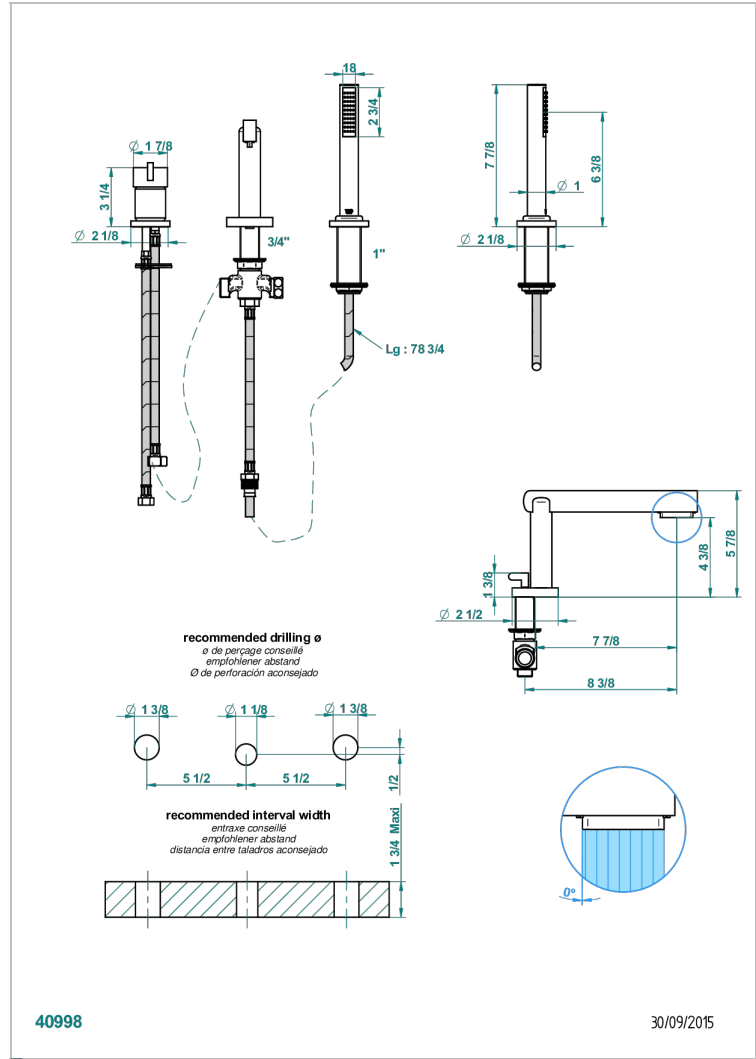

# LE 11

U2A-113BSG

Rim mounted 3-hole bath/shower mixer, diverter to super goliath spout with ceramic mixer and handshower set

## CHARACTERISTIC

- Le 11
- Rim mounted 3-hole bath/shower mixer, diverter to super goliath spout with ceramic mixer and handshower set

## TECHNICAL SPECS

- Recommandé : 3 bars (max. 5 bars) - Advised : 43,5 psi (max. 72 psi)
- Bec : 25 l/min à 3 bars - Douchette : 9,5 l/min à 3 bars
- Spout : 6.6 gpm at 43.5 psi - Handshower : 2.5 gpm at 43.5 psi