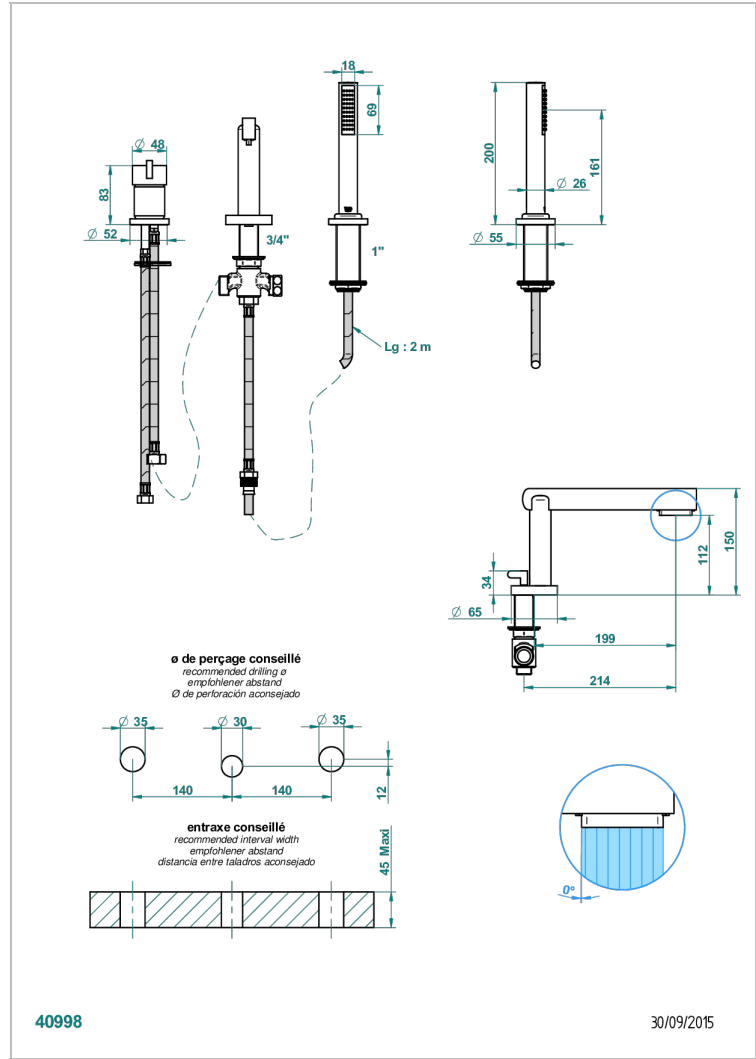

Rim mounted 3-hole bath/shower mixer, diverter to super goliath spout with ceramic mixer and handshower set

CHARACTERISTIC

- Le 11
- Rim mounted 3-hole bath/shower mixer, diverter to super goliath spout with ceramic mixer and handshower set

TECHNICAL SPECS

- Recommandé : 3 bars (max. 5 bars) - Advised : 43,5 psi (max. 72 psi)
- Bec : 25 l/min à 3 bars - Douchette : 9,5 l/min à 3 bars
- Spout : 6.6 gpm at 43.5 psi - Handshower : 2.5 gpm at 43.5 psi