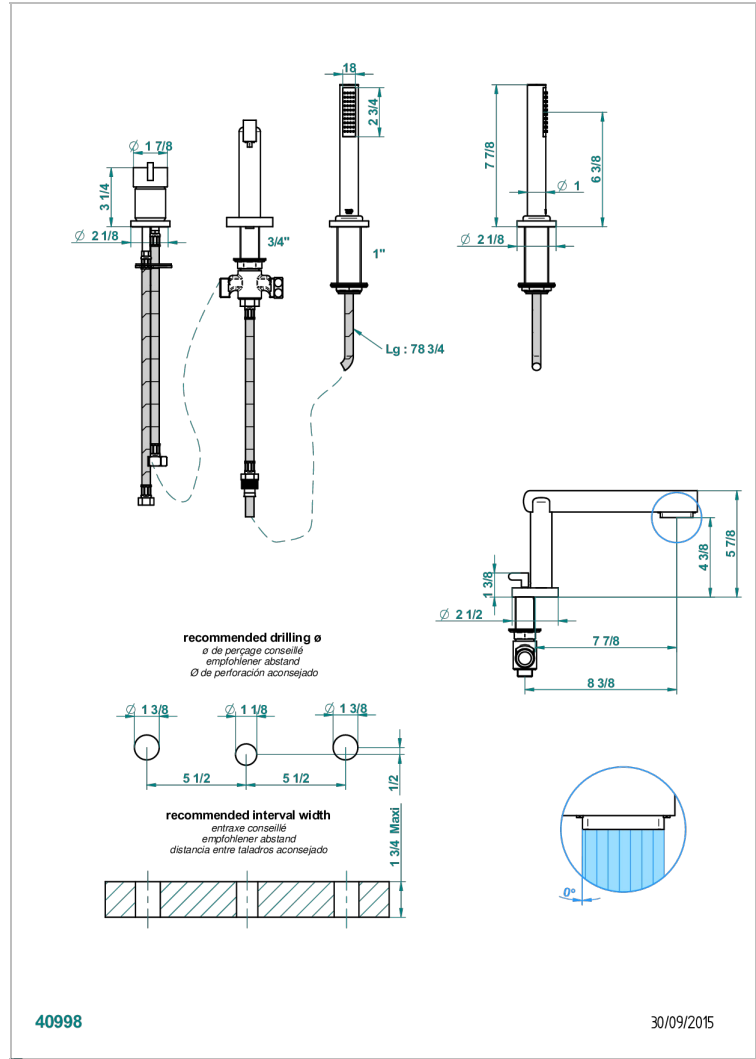

LE 11

U2A-113BSG

Rim mounted 3-hole bath/shower mixer, diverter to super goliath spout with ceramic mixer and handshower set

CHARACTERISTIC

- Le 11
- Rim mounted 3-hole bath/shower mixer, diverter to super goliath spout with ceramic mixer and handshower set

TECHNICAL SPECS

- Recommandé : 3 bars (max. 5 bars) - Advised : 43,5 psi (max. 72 psi)
- Bec : 25 l/min à 3 bars - Douchette : 9,5 l/min à 3 bars
- Spout : 6.6 gpm at 43.5 psi - Handshower : 2.5 gpm at 43.5 psi