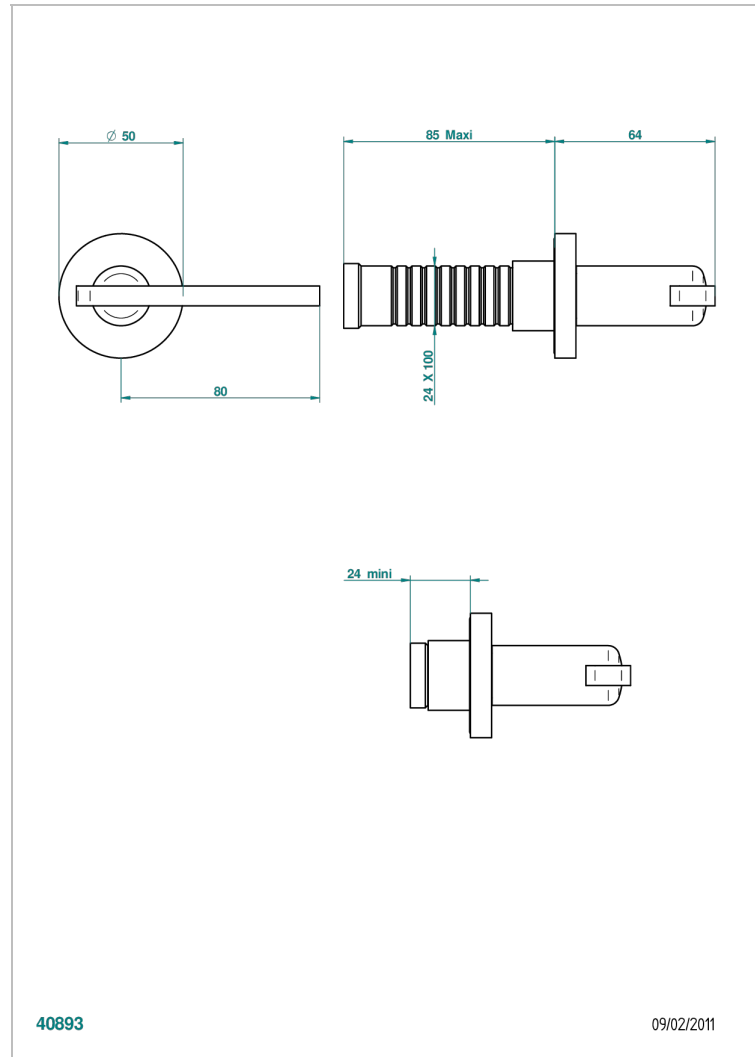

LE 11 WITH LEVER HANDLES

U2B-30B

Wall volume control 30 & 32 trim

40893

09/02/2011

CHARACTERISTIC

- Le 11 with lever handles
- Wall volume control 30 & 32 trim

RELATED SKU'S

- Ref. G00-32CUSA 3/4" Volume control wall valve with ceramic cartridge
- Ref. G00-32HUSA 3/4" Volume control wall valve with ceramic cartridge counterclockwise
- Ref. G00-30CUSA 1/2" volume control wall valve with ceramic cartridge
- Ref. G00-30HUSA 1/2" Volume control wall valve with ceramic cartridge counterclockwise