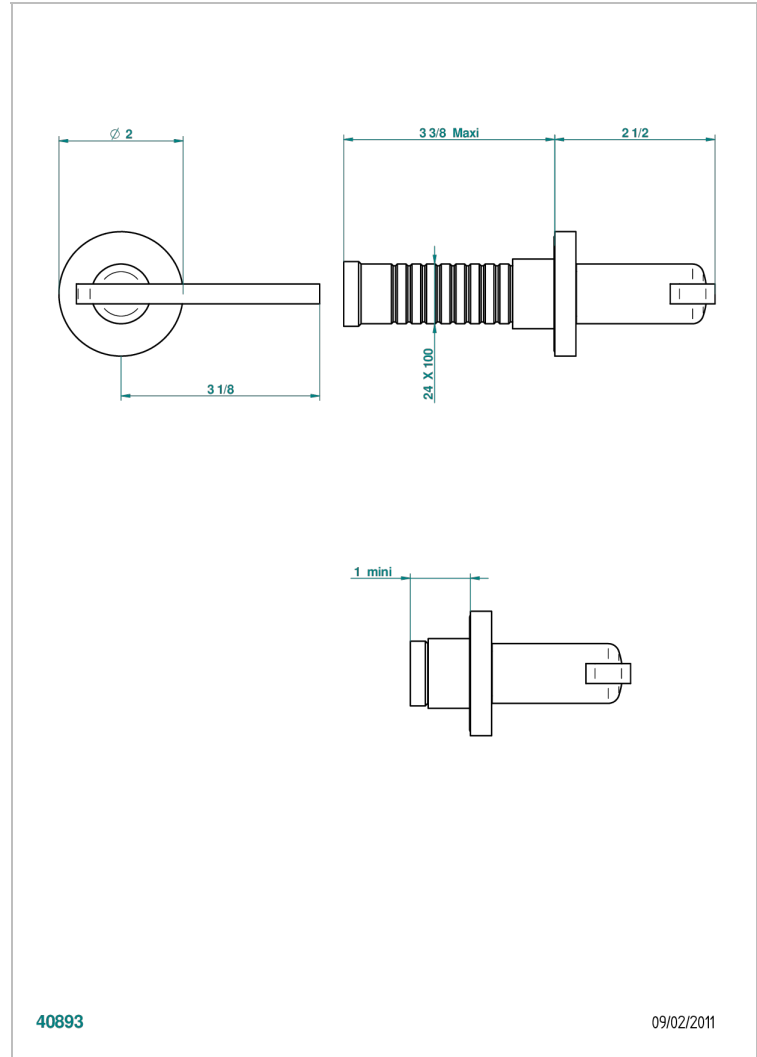

LE 11 WITH LEVER HANDLES

U2B-30B

Wall volume control 30 & 32 trim

CHARACTERISTIC

- Le 11 with lever handles
- Wall volume control 30 & 32 trim

RELATED SKU'S

- Ref. G00-32CUSA 3/4" Volume control wall valve with ceramic cartridge
- Ref. G00-32HUSA 3/4" Volume control wall valve with ceramic cartridge counterclockwise
- Ref. G00-30CUSA 1/2" volume control wall valve with ceramic cartridge
- Ref. G00-30HUSA 1/2" Volume control wall valve with ceramic cartridge counterclockwise