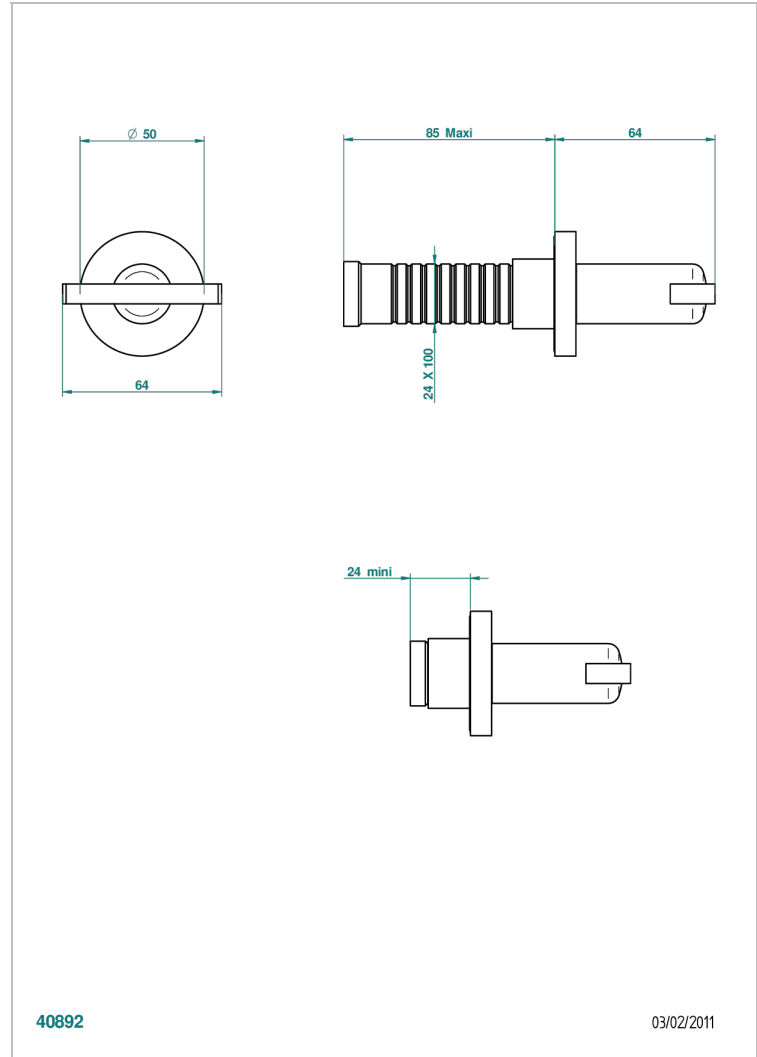

# LE 11

U2A-30B

Wall volume control 30 & 32 trim

40892

03/02/2011

## CHARACTERISTIC

- Le 11
- Wall volume control 30 & 32 trim

## RELATED SKU'S

- Ref. G00-32CUSA 3/4" Volume control wall valve with ceramic cartridge
- Ref. G00-32HUSA 3/4" Volume control wall valve with ceramic cartridge counterclockwise
- Ref. G00-30CUSA 1/2" volume control wall valve with ceramic cartridge
- Ref. G00-30HUSA 1/2" Volume control wall valve with ceramic cartridge counterclockwise