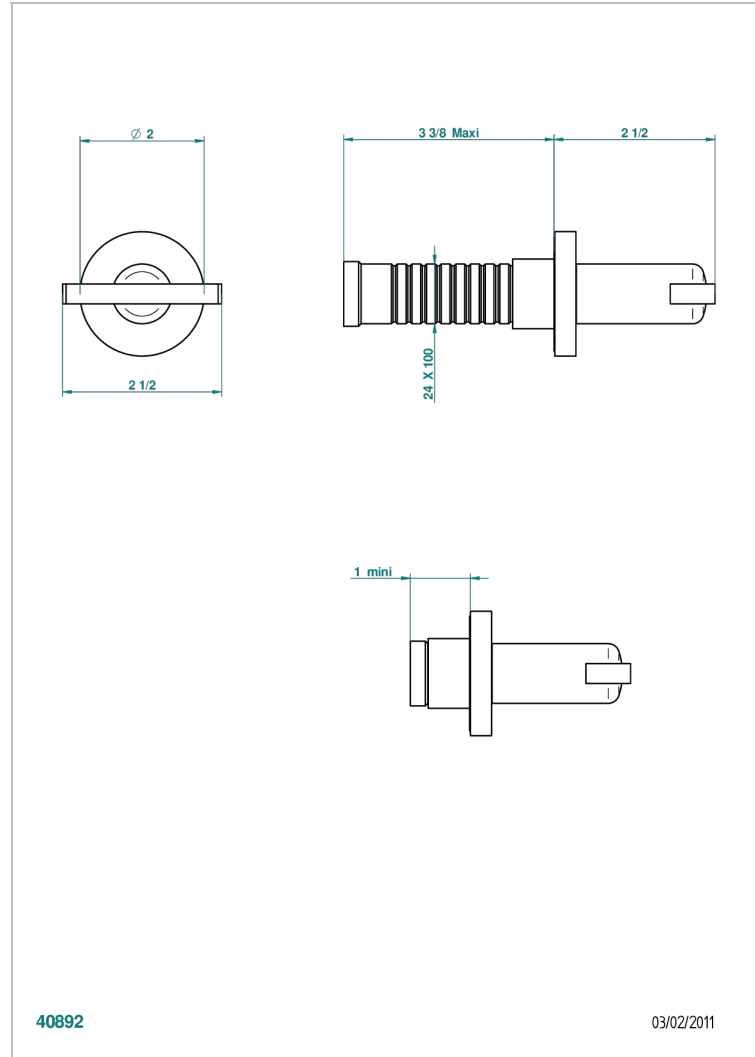

LE 11

U2A-30B

Wall volume control 30 & 32 trim

40892

03/02/2011

CHARACTERISTIC

- Le 11
- Wall volume control 30 & 32 trim

RELATED SKU'S

- Ref. G00-32CUSA 3/4" Volume control wall valve with ceramic cartridge
- Ref. G00-32HUSA 3/4" Volume control wall valve with ceramic cartridge counterclockwise
- Ref. G00-30CUSA 1/2" volume control wall valve with ceramic cartridge
- Ref. G00-30HUSA 1/2" Volume control wall valve with ceramic cartridge counterclockwise