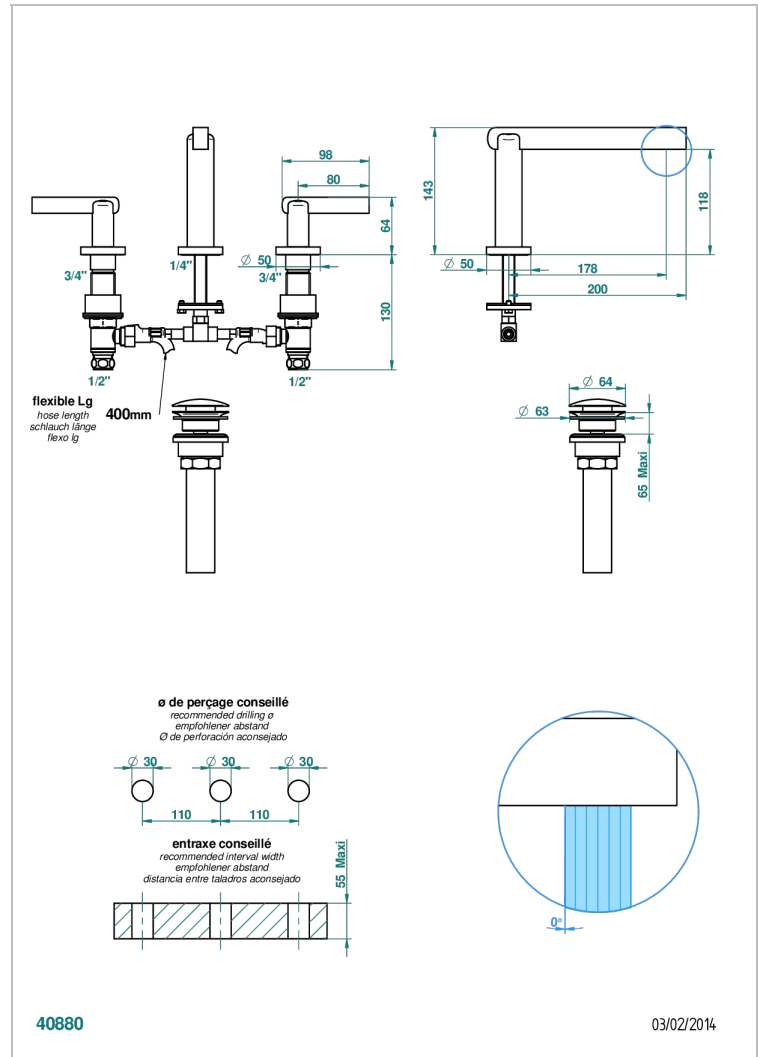

# LE 11 CON MANETAS

U2B-151/US

Rim mounted 3-hole basin mixer with waste

THG<sup>®</sup>  
PARIS

## CARACTERÍSTICAS

- Le 11 con manetas
- Rim mounted 3-hole basin mixer with waste