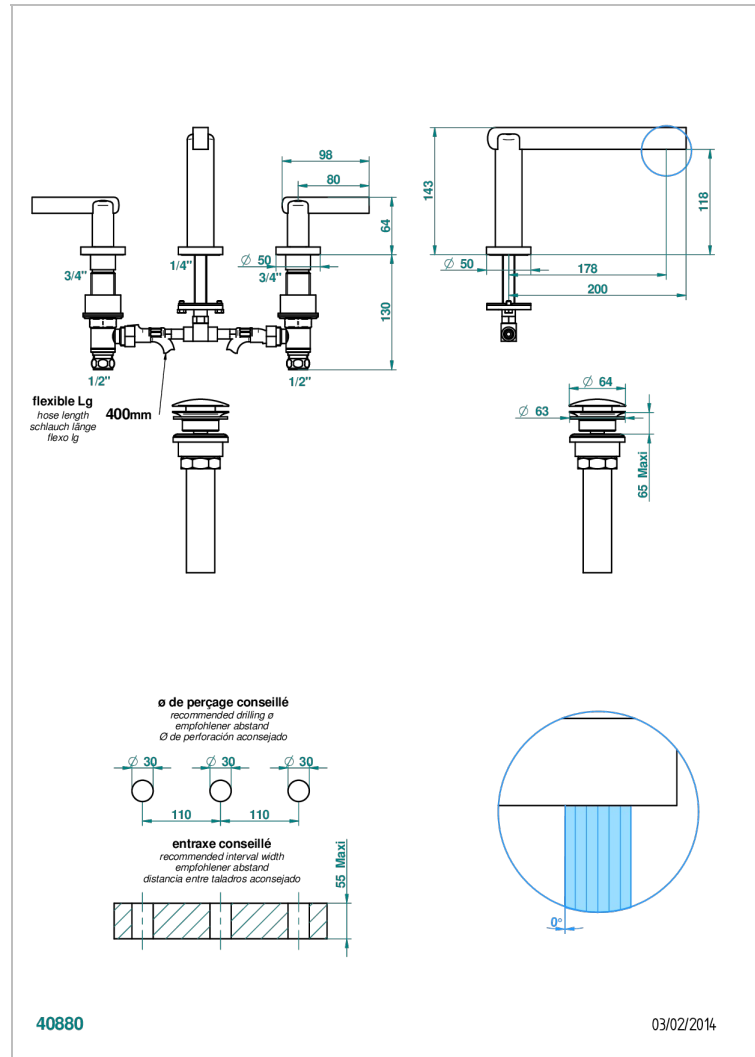

LE 11 WITH LEVER HANDLES

U2B-151/US

Widespread lavatory set with drain

CHARACTERISTIC

- Le 11 with lever handles
- Widespread lavatory set with drain

AVAILABLE FINITIONS

Black ceram - D30
Blush PVD - H62
Brass color PVD - H49
Brown bronze color PVD - F33
Chrome polished - A02
Chrome polished / gold polished - G02