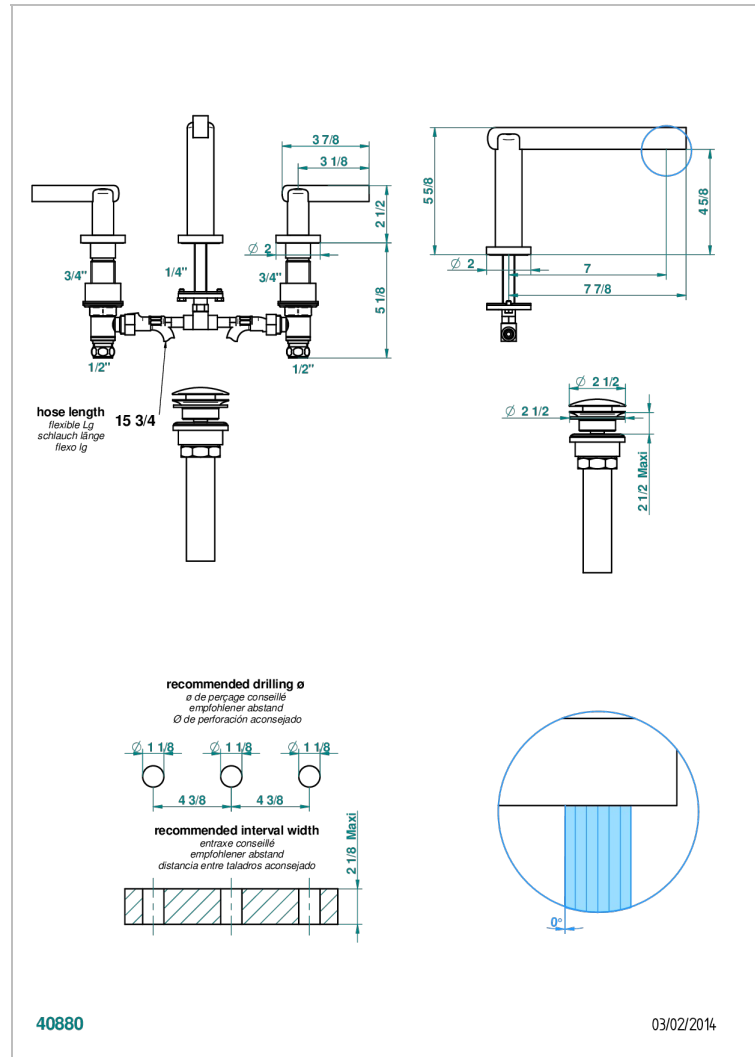

LE 11 WITH LEVER HANDLES

U2B-151/US

Widespread lavatory set with drain

CHARACTERISTIC

- Le 11 with lever handles
- Widespread lavatory set with drain

AVAILABLE FINITIONS

Black ceram - D30
Blush PVD - H62
Brass color PVD - H49
Brown bronze color PVD - F33
Chrome polished - A02
Chrome polished / gold polished - G02

Copper antique matt, coated - H07
Gold color PVD - H52
Gold mat - F07
Gold polished - F01
Graphite PVD - H64
Light coated bronze - D01

Matt Umber PVD - H67
Matt blush PVD - H60
Matt brass color PVD - H50
Matt brown bronze color PVD - F34
Matt chrome (American satin) - C02
Matt gold color PVD - H53

Matt graphite PVD - H65
Matt nickel (American satin) - C01
Matt nickel color PVD - H56
Nickel antique / Sovereign - H28
Nickel color PVD - H55
Nickel polished - B01

Soft gold - F30
Soft matt gold - F31
Umber PVD - H66