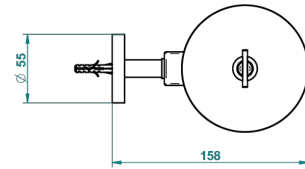

LE 11 WITH LEVER HANDLES

U2B-4720C

Metal toilet brush holder with brush with cover wall mounted

40857

30/09/2015

CHARACTERISTIC

- Le 11 with lever handles
- Metal toilet brush holder with brush with cover wall mounted

AVAILABLE FINITIONS

Black ceram - D30
Blush PVD - H62
Brass color PVD - H49
Brown bronze color PVD - F33
Chrome polished - A02
Chrome polished / gold polished - G02

Copper antique matt, coated - H07
Gold color PVD - H52
Gold mat - F07
Gold polished - F01
Graphite PVD - H64
Light coated bronze - D01

Matt Umber PVD - H67
Matt blush PVD - H60
Matt brass color PVD - H50
Matt brown bronze color PVD - F34
Matt chrome (American satin) - C02
Matt gold color PVD - H53

Matt graphite PVD - H65
Matt nickel (American satin) - C01
Matt nickel color PVD - H56
Nickel antique / Sovereign - H28
Nickel color PVD - H55
Nickel polished - B01

Soft gold - F30
Soft matt gold - F31
Umber PVD - H66