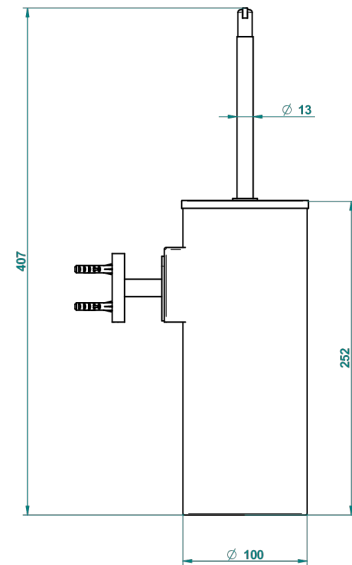

LE 11 WITH LEVER HANDLES

U2B-4720C

Metal toilet brush holder with brush with cover wall mounted

40857

30/09/2015

CHARACTERISTIC

- Le 11 with lever handles
- Metal toilet brush holder with brush with cover wall mounted

AVAILABLE FINITIONS

Black ceram - D30
Blush PVD - H62
Brass color PVD - H49
Brown bronze color PVD - F33
Chrome polished - A02
Chrome polished / gold polished - G02

Copper antique matt, coated - H07
Gold color PVD - H52
Gold mat - F07
Gold polished - F01
Graphite PVD - H64
Light coated bronze - D01

Matt Umber PVD - H67
Matt blush PVD - H60
Matt brass color PVD - H50
Matt brown bronze color PVD - F34
Matt chrome (American satin) - C02
Matt gold color PVD - H53

Matt graphite PVD - H65
Matt nickel (American satin) - C01
Matt nickel color PVD - H56
Nickel antique / Sovereign - H28
Nickel color PVD - H55
Nickel polished - B01

Soft gold - F30
Soft matt gold - F31
Umber PVD - H66