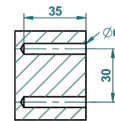

LE 11 WITH LEVER HANDLES

U2B-4720C

Metal toilet brush holder with brush with cover wall mounted

40857

30/09/2015

CHARACTERISTIC

- Le 11 with lever handles
- Metal toilet brush holder with brush with cover wall mounted

AVAILABLE FINITIONS

Black ceram - D30
Blush PVD - H62
Brass color PVD - H49
Brown bronze color PVD - F33
Chrome polished - A02
Chrome polished / gold polished - G02

Copper antique matt, coated - H07
Gold color PVD - H52
Gold mat - F07
Gold polished - F01
Graphite PVD - H64
Light coated bronze - D01

Matt Umber PVD - H67
Matt blush PVD - H60
Matt brass color PVD - H50
Matt brown bronze color PVD - F34
Matt chrome (American satin) - C02
Matt gold color PVD - H53

Matt graphite PVD - H65
Matt nickel (American satin) - C01
Matt nickel color PVD - H56
Nickel antique / Sovereign - H28
Nickel color PVD - H55
Nickel polished - B01

Soft gold - F30
Soft matt gold - F31
Umber PVD - H66