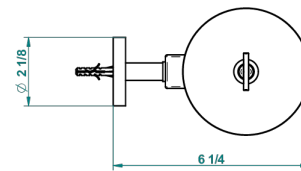

LE 11 WITH LEVER HANDLES

U2B-4720C

Metal toilet brush holder with brush with cover wall mounted

40857

30/09/2015

CHARACTERISTIC

- Le 11 with lever handles
- Metal toilet brush holder with brush with cover wall mounted

AVAILABLE FINITIONS

Black ceram - D30
Blush PVD - H62
Brass color PVD - H49
Brown bronze color PVD - F33
Chrome polished - A02
Chrome polished / gold polished - G02

Copper antique matt, coated - H07
Gold color PVD - H52
Gold mat - F07
Gold polished - F01
Graphite PVD - H64
Light coated bronze - D01

Matt Umber PVD - H67
Matt blush PVD - H60
Matt brass color PVD - H50
Matt brown bronze color PVD - F34
Matt chrome (American satin) - C02
Matt gold color PVD - H53

Matt graphite PVD - H65
Matt nickel (American satin) - C01
Matt nickel color PVD - H56
Nickel antique / Sovereign - H28
Nickel color PVD - H55
Nickel polished - B01

Soft gold - F30
Soft matt gold - F31
Umber PVD - H66