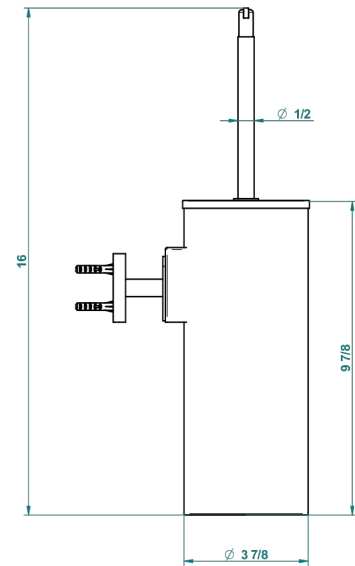

LE 11 WITH LEVER HANDLES

U2B-4720C

Metal toilet brush holder with brush with cover wall mounted

40857

30/09/2015

CHARACTERISTIC

- Le 11 with lever handles
- Metal toilet brush holder with brush with cover wall mounted

AVAILABLE FINITIONS

Black ceram - D30
Blush PVD - H62
Brass color PVD - H49
Brown bronze color PVD - F33
Chrome polished - A02
Chrome polished / gold polished - G02

Copper antique matt, coated - H07
Gold color PVD - H52
Gold mat - F07
Gold polished - F01
Graphite PVD - H64
Light coated bronze - D01

Matt Umber PVD - H67
Matt blush PVD - H60
Matt brass color PVD - H50
Matt brown bronze color PVD - F34
Matt chrome (American satin) - C02
Matt gold color PVD - H53

Matt graphite PVD - H65
Matt nickel (American satin) - C01
Matt nickel color PVD - H56
Nickel antique / Sovereign - H28
Nickel color PVD - H55
Nickel polished - B01

Soft gold - F30
Soft matt gold - F31
Umber PVD - H66