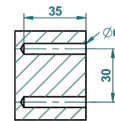

LE 11 WITH LEVER

U2B-4720C

Wall mounted WC brush with cover and metal holder

THG®
PARIS

40857

30/09/2015

CHARACTERISTIC

- Le 11 with lever
- Wall mounted WC brush with cover and metal holder

AVAILABLE FINITIONS

Antique nickel - H28
Black ceram - D30
Blush PVD - H62
Brass color PVD - H49
Brown bronze color PVD - F33
Gold color PVD - H52

Graphite PVD - H64
Lacquered light bronze - D01
Matt Umber PVD - H67
Matt blush PVD - H60
Matt brass color PVD - H50
Matt brown bronze color PVD - F34

Matt chrome - C02
Matt gold - F07
Matt gold color PVD - H53
Matt graphite PVD - H65
Matt nickel (color finish) - C01
Matt nickel color PVD - H56

Nickel color PVD - H55
Polished chrome (color finish) - A02
Polished chrome / Polished gold
(color finish) - G02
Polished gold (color finish) - F01
Polished nickel - B01
Soft gold - F30

Soft matt gold - F31
Umber PVD - H66
Varnished matt antique red copper
(color finish) - H07