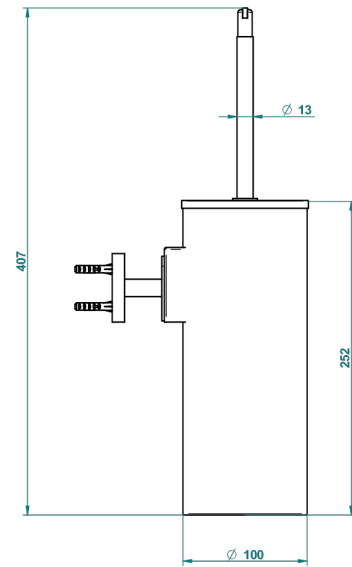

LE 11 WITH LEVER

U2B-4720C

Wall mounted WC brush with cover and metal holder

THG®
PARIS

40857

30/09/2015

CHARACTERISTIC

- Le 11 with lever
- Wall mounted WC brush with cover and metal holder

AVAILABLE FINITIONS

Antique nickel - H28
Black ceram - D30
Blush PVD - H62
Brass color PVD - H49
Brown bronze color PVD - F33
Gold color PVD - H52

Graphite PVD - H64
Lacquered light bronze - D01
Matt Umber PVD - H67
Matt blush PVD - H60
Matt brass color PVD - H50
Matt brown bronze color PVD - F34

Matt chrome - C02
Matt gold - F07
Matt gold color PVD - H53
Matt graphite PVD - H65
Matt nickel (color finish) - C01
Matt nickel color PVD - H56

Nickel color PVD - H55
Polished chrome (color finish) - A02
Polished chrome / Polished gold
(color finish) - G02
Polished gold (color finish) - F01
Polished nickel - B01
Soft gold - F30

Soft matt gold - F31
Umber PVD - H66
Varnished matt antique red copper
(color finish) - H07