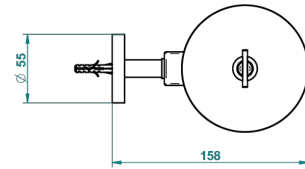

LE 11 WITH LEVER

U2B-4720C

Wall mounted WC brush with cover and metal holder

THG®
PARIS

40857

30/09/2015

CHARACTERISTIC

- Le 11 with lever
- Wall mounted WC brush with cover and metal holder

AVAILABLE FINITIONS

Antique nickel - H28
Black ceram - D30
Blush PVD - H62
Brass color PVD - H49
Brown bronze color PVD - F33
Gold color PVD - H52

Graphite PVD - H64
Lacquered light bronze - D01
Matt Umber PVD - H67
Matt blush PVD - H60
Matt brass color PVD - H50
Matt brown bronze color PVD - F34

Matt chrome - C02
Matt gold - F07
Matt gold color PVD - H53
Matt graphite PVD - H65
Matt nickel (color finish) - C01
Matt nickel color PVD - H56

Nickel color PVD - H55
Polished chrome (color finish) - A02
Polished chrome / Polished gold
(color finish) - G02
Polished gold (color finish) - F01
Polished nickel - B01
Soft gold - F30

Soft matt gold - F31
Umber PVD - H66
Varnished matt antique red copper
(color finish) - H07