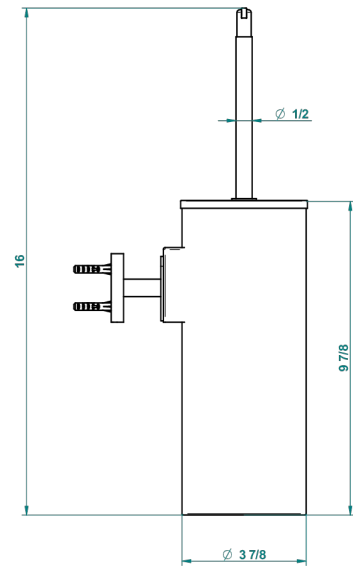

LE 11 WITH LEVER

U2B-4720C

Wall mounted WC brush with cover and metal holder

40857

30/09/2015

CHARACTERISTIC

- Le 11 with lever
- Wall mounted WC brush with cover and metal holder

AVAILABLE FINITIONS

Antique nickel - H28
Black ceram - D30
Blush PVD - H62
Brass color PVD - H49
Brown bronze color PVD - F33
Gold color PVD - H52

Graphite PVD - H64
Lacquered light bronze - D01
Matt Umber PVD - H67
Matt blush PVD - H60
Matt brass color PVD - H50
Matt brown bronze color PVD - F34

Matt chrome - C02
Matt gold - F07
Matt gold color PVD - H53
Matt graphite PVD - H65
Matt nickel (color finish) - C01
Matt nickel color PVD - H56

Nickel color PVD - H55
Polished chrome (color finish) - A02
Polished chrome / Polished gold (color finish) - G02
Polished gold (color finish) - F01
Polished nickel - B01
Soft gold - F30

Soft matt gold - F31
Umber PVD - H66
Varnished matt antique red copper (color finish) - H07