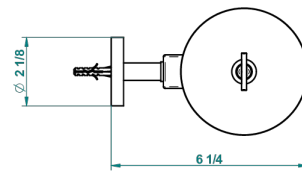

LE 11 WITH LEVER

U2B-4720C

Wall mounted WC brush with cover and metal holder

40857

30/09/2015

CHARACTERISTIC

- Le 11 with lever
- Wall mounted WC brush with cover and metal holder

AVAILABLE FINITIONS

Antique nickel - H28
Black ceram - D30
Blush PVD - H62
Brass color PVD - H49
Brown bronze color PVD - F33
Gold color PVD - H52

Graphite PVD - H64
Lacquered light bronze - D01
Matt Umber PVD - H67
Matt blush PVD - H60
Matt brass color PVD - H50
Matt brown bronze color PVD - F34

Matt chrome - C02
Matt gold - F07
Matt gold color PVD - H53
Matt graphite PVD - H65
Matt nickel (color finish) - C01
Matt nickel color PVD - H56

Nickel color PVD - H55
Polished chrome (color finish) - A02
Polished chrome / Polished gold (color finish) - G02
Polished gold (color finish) - F01
Polished nickel - B01
Soft gold - F30

Soft matt gold - F31
Umber PVD - H66
Varnished matt antique red copper (color finish) - H07