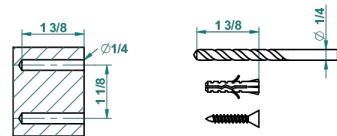

LE 11 WITH LEVER

U2B-4720C

Wall mounted WC brush with cover and metal holder

40857

30/09/2015

CHARACTERISTIC

- Le 11 with lever
- Wall mounted WC brush with cover and metal holder

AVAILABLE FINITIONS

Antique nickel - H28
Black ceram - D30
Blush PVD - H62
Brass color PVD - H49
Brown bronze color PVD - F33
Gold color PVD - H52

Graphite PVD - H64
Lacquered light bronze - D01
Matt Umber PVD - H67
Matt blush PVD - H60
Matt brass color PVD - H50
Matt brown bronze color PVD - F34

Matt chrome - C02
Matt gold - F07
Matt gold color PVD - H53
Matt graphite PVD - H65
Matt nickel (color finish) - C01
Matt nickel color PVD - H56

Nickel color PVD - H55
Polished chrome (color finish) - A02
Polished chrome / Polished gold (color finish) - G02
Polished gold (color finish) - F01
Polished nickel - B01
Soft gold - F30

Soft matt gold - F31
Umber PVD - H66
Varnished matt antique red copper (color finish) - H07