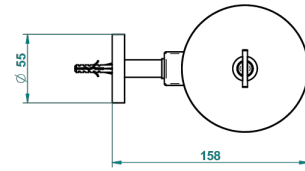

LE 11

U2A-4720C

Metal toilet brush holder with brush with cover wall mounted

40857

30/09/2015

CHARACTERISTIC

- Le 11
- Metal toilet brush holder with brush with cover wall mounted

AVAILABLE FINITIONS

Black ceram - D30
Blush PVD - H62
Brass color PVD - H49
Brown bronze color PVD - F33
Chrome polished - A02
Chrome polished / gold polished - G02

Copper antique matt, coated - H07
Gold color PVD - H52
Gold mat - F07
Gold polished - F01
Graphite PVD - H64
Light coated bronze - D01

Matt Umber PVD - H67
Matt blush PVD - H60
Matt brass color PVD - H50
Matt brown bronze color PVD - F34
Matt chrome (American satin) - C02
Matt gold color PVD - H53

Matt graphite PVD - H65
Matt nickel (American satin) - C01
Matt nickel color PVD - H56
Nickel antique / Sovereign - H28
Nickel color PVD - H55
Nickel polished - B01

Soft gold - F30
Soft matt gold - F31
Umber PVD - H66