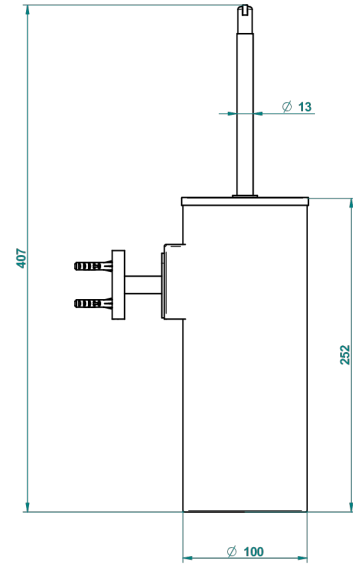

LE 11

U2A-4720C

Metal toilet brush holder with brush with cover wall mounted

40857

30/09/2015

CHARACTERISTIC

- Le 11
- Metal toilet brush holder with brush with cover wall mounted

AVAILABLE FINITIONS

Black ceram - D30
Blush PVD - H62
Brass color PVD - H49
Brown bronze color PVD - F33
Chrome polished - A02
Chrome polished / gold polished - G02

Copper antique matt, coated - H07
Gold color PVD - H52
Gold mat - F07
Gold polished - F01
Graphite PVD - H64
Light coated bronze - D01

Matt Umber PVD - H67
Matt blush PVD - H60
Matt brass color PVD - H50
Matt brown bronze color PVD - F34
Matt chrome (American satin) - C02
Matt gold color PVD - H53

Matt graphite PVD - H65
Matt nickel (American satin) - C01
Matt nickel color PVD - H56
Nickel antique / Sovereign - H28
Nickel color PVD - H55
Nickel polished - B01

Soft gold - F30
Soft matt gold - F31
Umber PVD - H66