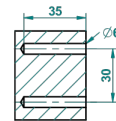

LE 11

U2A-4720C

Metal toilet brush holder with brush with cover wall mounted

40857

30/09/2015

CHARACTERISTIC

- Le 11
- Metal toilet brush holder with brush with cover wall mounted

AVAILABLE FINITIONS

Black ceram - D30
Blush PVD - H62
Brass color PVD - H49
Brown bronze color PVD - F33
Chrome polished - A02
Chrome polished / gold polished - G02

Copper antique matt, coated - H07
Gold color PVD - H52
Gold mat - F07
Gold polished - F01
Graphite PVD - H64
Light coated bronze - D01

Matt Umber PVD - H67
Matt blush PVD - H60
Matt brass color PVD - H50
Matt brown bronze color PVD - F34
Matt chrome (American satin) - C02
Matt gold color PVD - H53

Matt graphite PVD - H65
Matt nickel (American satin) - C01
Matt nickel color PVD - H56
Nickel antique / Sovereign - H28
Nickel color PVD - H55
Nickel polished - B01

Soft gold - F30
Soft matt gold - F31
Umber PVD - H66