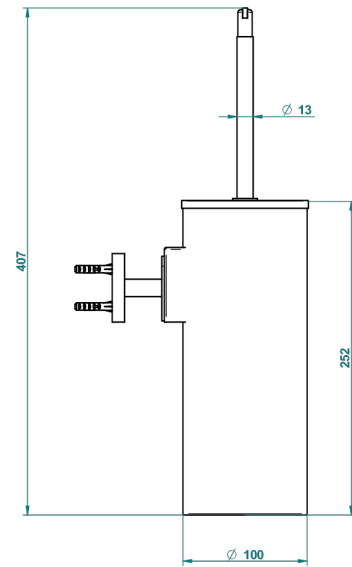

LE 11

U2A-4720C

Wall mounted WC brush with cover and metal holder

40857

30/09/2015

CHARACTERISTIC

- Le 11
- Wall mounted WC brush with cover and metal holder

AVAILABLE FINITIONS

Antique nickel - H28
Black ceram - D30
Blush PVD - H62
Brass color PVD - H49
Brown bronze color PVD - F33
Gold color PVD - H52

Graphite PVD - H64
Lacquered light bronze - D01
Matt Umber PVD - H67
Matt blush PVD - H60
Matt brass color PVD - H50
Matt brown bronze color PVD - F34

Matt chrome - C02
Matt gold - F07
Matt gold color PVD - H53
Matt graphite PVD - H65
Matt nickel (color finish) - C01
Matt nickel color PVD - H56

Nickel color PVD - H55
Polished chrome (color finish) - A02
Polished chrome / Polished gold (color finish) - G02
Polished gold (color finish) - F01
Polished nickel - B01
Soft gold - F30

Soft matt gold - F31
Umber PVD - H66
Varnished matt antique red copper (color finish) - H07