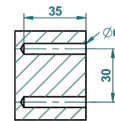

LE 11

U2A-4720C

Wall mounted WC brush with cover and metal holder

40857

30/09/2015

CHARACTERISTIC

- Le 11
- Wall mounted WC brush with cover and metal holder

AVAILABLE FINITIONS

Antique nickel - H28
Black ceram - D30
Blush PVD - H62
Brass color PVD - H49
Brown bronze color PVD - F33
Gold color PVD - H52

Graphite PVD - H64
Lacquered light bronze - D01
Matt Umber PVD - H67
Matt blush PVD - H60
Matt brass color PVD - H50
Matt brown bronze color PVD - F34

Matt chrome - C02
Matt gold - F07
Matt gold color PVD - H53
Matt graphite PVD - H65
Matt nickel (color finish) - C01
Matt nickel color PVD - H56

Nickel color PVD - H55
Polished chrome (color finish) - A02
Polished chrome / Polished gold (color finish) - G02
Polished gold (color finish) - F01
Polished nickel - B01
Soft gold - F30

Soft matt gold - F31
Umber PVD - H66
Varnished matt antique red copper (color finish) - H07