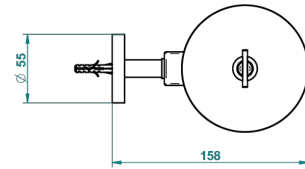

LE 11

U2A-4720C

Wall mounted WC brush with cover and metal holder

40857

30/09/2015

CHARACTERISTIC

- Le 11
- Wall mounted WC brush with cover and metal holder

AVAILABLE FINITIONS

Antique nickel - H28
Black ceram - D30
Blush PVD - H62
Brass color PVD - H49
Brown bronze color PVD - F33
Gold color PVD - H52

Graphite PVD - H64
Lacquered light bronze - D01
Matt Umber PVD - H67
Matt blush PVD - H60
Matt brass color PVD - H50
Matt brown bronze color PVD - F34

Matt chrome - C02
Matt gold - F07
Matt gold color PVD - H53
Matt graphite PVD - H65
Matt nickel (color finish) - C01
Matt nickel color PVD - H56

Nickel color PVD - H55
Polished chrome (color finish) - A02
Polished chrome / Polished gold (color finish) - G02
Polished gold (color finish) - F01
Polished nickel - B01
Soft gold - F30

Soft matt gold - F31
Umber PVD - H66
Varnished matt antique red copper (color finish) - H07