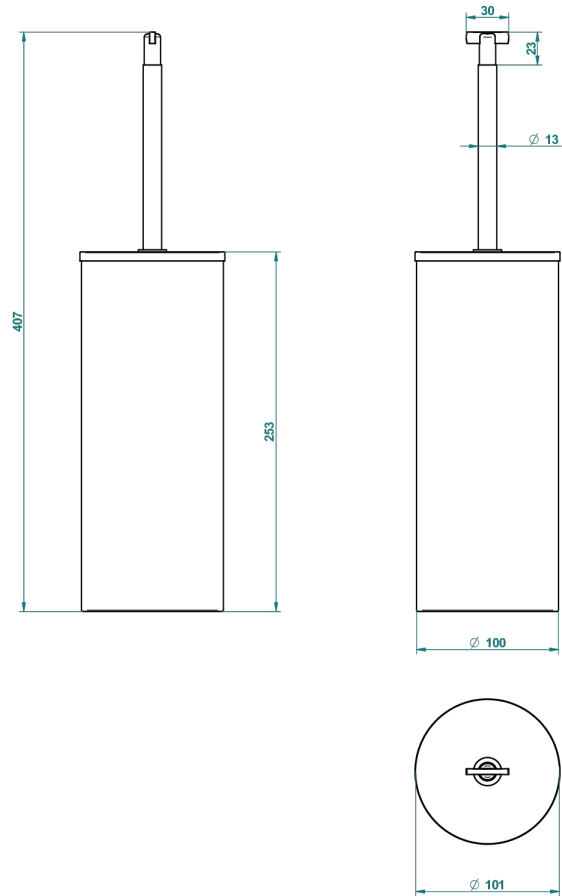

LE 11 WITH LEVER HANDLES

U2B-4700C

Metal toilet brush holder with brush with cover floor mounted

40856

30/09/2015

CHARACTERISTIC

- Le 11 with lever handles
- Metal toilet brush holder with brush with cover floor mounted