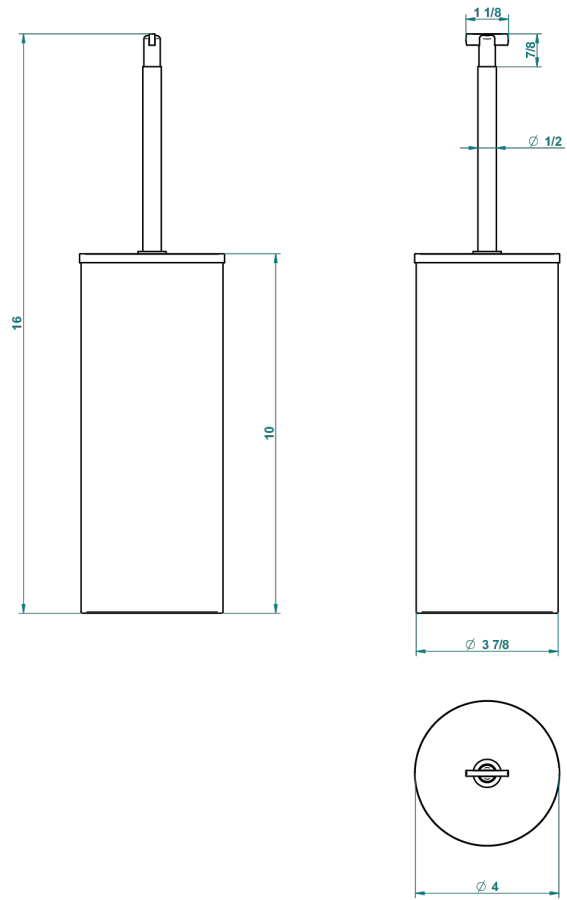

LE 11 WITH LEVER HANDLES

U2B-4700C

Metal toilet brush holder with brush with cover floor mounted

40856

30/09/2015

CHARACTERISTIC

- Le 11 with lever handles
- Metal toilet brush holder with brush with cover floor mounted