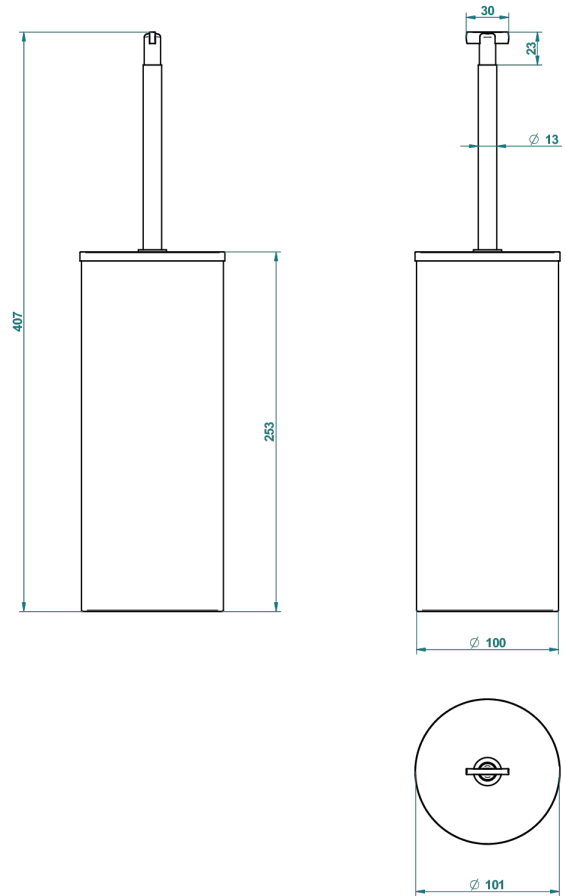

LE 11

U2A-4700C

Metal toilet brush holder with brush with cover floor mounted

40856

30/09/2015

CHARACTERISTIC

- Le 11
- Metal toilet brush holder with brush with cover floor mounted

AVAILABLE FINITIONS