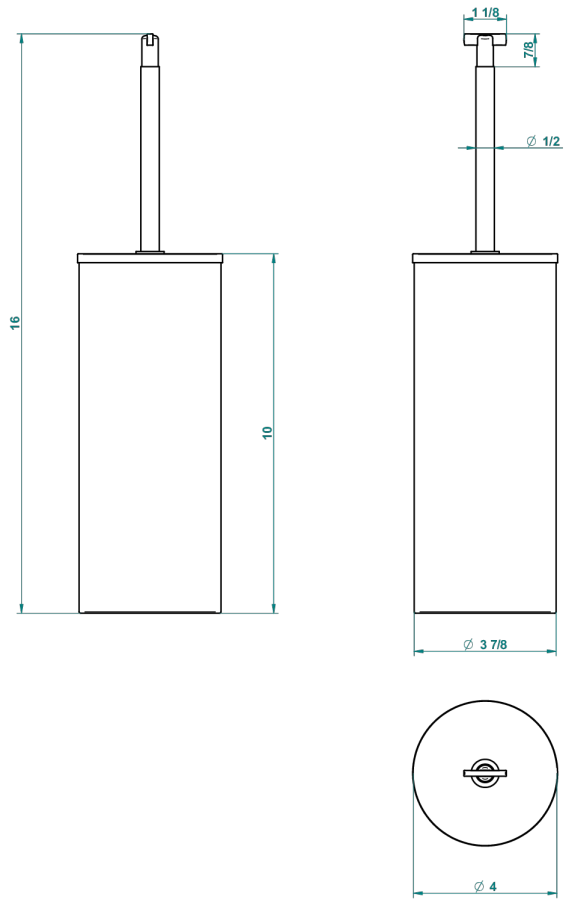

LE 11

U2A-4700C

Metal toilet brush holder with brush with cover floor mounted

40856

30/09/2015

CHARACTERISTIC

- Le 11
- Metal toilet brush holder with brush with cover floor mounted

AVAILABLE FINITIONS