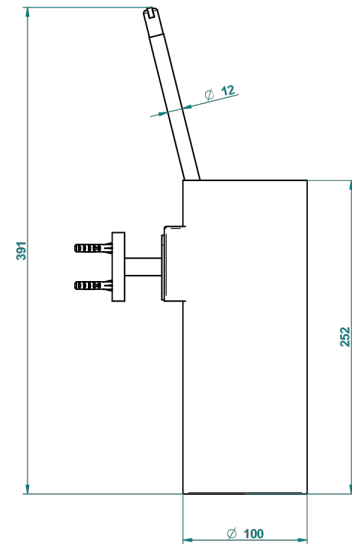

LE 11 WITH LEVER HANDLES

U2B-4720

Wall mounted toilet brush holder

THG®
PARIS

40851

30/09/2015

CHARACTERISTIC

- Le 11 with lever handles
- Wall mounted toilet brush holder

AVAILABLE FINITIONS

Black ceram - D30
Blush PVD - H62
Brass color PVD - H49
Brown bronze color PVD - F33
Chrome polished - A02
Chrome polished / gold polished - G02

Copper antique matt, coated - H07
Gold color PVD - H52
Gold mat - F07
Gold polished - F01
Graphite PVD - H64
Light coated bronze - D01

Matt Umber PVD - H67
Matt blush PVD - H60
Matt brass color PVD - H50
Matt brown bronze color PVD - F34
Matt chrome (American satin) - C02
Matt gold color PVD - H53

Matt graphite PVD - H65
Matt nickel (American satin) - C01
Matt nickel color PVD - H56
Nickel antique / Sovereign - H28
Nickel color PVD - H55
Nickel polished - B01

Soft gold - F30
Soft matt gold - F31
Umber PVD - H66