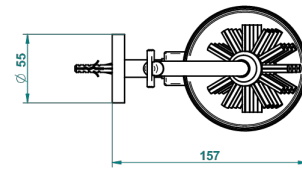

LE 11 WITH LEVER HANDLES

U2B-4720

Wall mounted toilet brush holder

THG®
PARIS

40851

30/09/2015

CHARACTERISTIC

- Le 11 with lever handles
- Wall mounted toilet brush holder

AVAILABLE FINITIONS

Black ceram - D30
Blush PVD - H62
Brass color PVD - H49
Brown bronze color PVD - F33
Chrome polished - A02
Chrome polished / gold polished - G02

Copper antique matt, coated - H07
Gold color PVD - H52
Gold mat - F07
Gold polished - F01
Graphite PVD - H64
Light coated bronze - D01

Matt Umber PVD - H67
Matt blush PVD - H60
Matt brass color PVD - H50
Matt brown bronze color PVD - F34
Matt chrome (American satin) - C02
Matt gold color PVD - H53

Matt graphite PVD - H65
Matt nickel (American satin) - C01
Matt nickel color PVD - H56
Nickel antique / Sovereign - H28
Nickel color PVD - H55
Nickel polished - B01

Soft gold - F30
Soft matt gold - F31
Umber PVD - H66