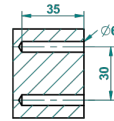

LE 11

U2A-4720

Wall mounted toilet brush holder

40851

30/09/2015

CHARACTERISTIC

- Le 11
- Wall mounted toilet brush holder

AVAILABLE FINITIONS

Black ceram - D30
Blush PVD - H62
Brass color PVD - H49
Brown bronze color PVD - F33
Chrome polished - A02
Chrome polished / gold polished - G02

Copper antique matt, coated - H07
Gold color PVD - H52
Gold mat - F07
Gold polished - F01
Graphite PVD - H64
Light coated bronze - D01

Matt Umber PVD - H67
Matt blush PVD - H60
Matt brass color PVD - H50
Matt brown bronze color PVD - F34
Matt chrome (American satin) - C02
Matt gold color PVD - H53

Matt graphite PVD - H65
Matt nickel (American satin) - C01
Matt nickel color PVD - H56
Nickel antique / Sovereign - H28
Nickel color PVD - H55
Nickel polished - B01

Soft gold - F30
Soft matt gold - F31
Umber PVD - H66