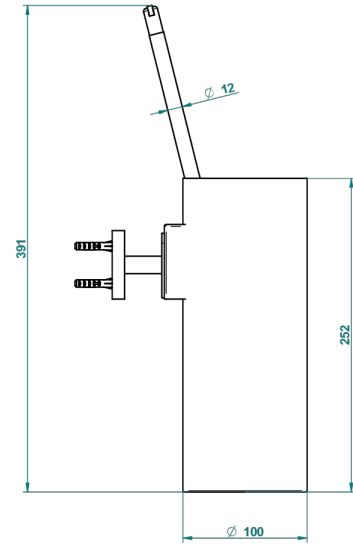

LE 11

U2A-4720

Wall mounted toilet brush holder

40851

30/09/2015

CHARACTERISTIC

- Le 11
- Wall mounted toilet brush holder

AVAILABLE FINITIONS

Black ceram - D30
Blush PVD - H62
Brass color PVD - H49
Brown bronze color PVD - F33
Chrome polished - A02
Chrome polished / gold polished - G02

Copper antique matt, coated - H07
Gold color PVD - H52
Gold mat - F07
Gold polished - F01
Graphite PVD - H64
Light coated bronze - D01

Matt Umber PVD - H67
Matt blush PVD - H60
Matt brass color PVD - H50
Matt brown bronze color PVD - F34
Matt chrome (American satin) - C02
Matt gold color PVD - H53

Matt graphite PVD - H65
Matt nickel (American satin) - C01
Matt nickel color PVD - H56
Nickel antique / Sovereign - H28
Nickel color PVD - H55
Nickel polished - B01

Soft gold - F30
Soft matt gold - F31
Umber PVD - H66