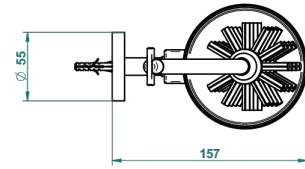

LE 11

U2A-4720

Wall mounted toilet brush holder

40851

30/09/2015

CHARACTERISTIC

- Le 11
- Wall mounted toilet brush holder

AVAILABLE FINITIONS

Black ceram - D30
Blush PVD - H62
Brass color PVD - H49
Brown bronze color PVD - F33
Chrome polished - A02
Chrome polished / gold polished - G02

Copper antique matt, coated - H07
Gold color PVD - H52
Gold mat - F07
Gold polished - F01
Graphite PVD - H64
Light coated bronze - D01

Matt Umber PVD - H67
Matt blush PVD - H60
Matt brass color PVD - H50
Matt brown bronze color PVD - F34
Matt chrome (American satin) - C02
Matt gold color PVD - H53

Matt graphite PVD - H65
Matt nickel (American satin) - C01
Matt nickel color PVD - H56
Nickel antique / Sovereign - H28
Nickel color PVD - H55
Nickel polished - B01

Soft gold - F30
Soft matt gold - F31
Umber PVD - H66