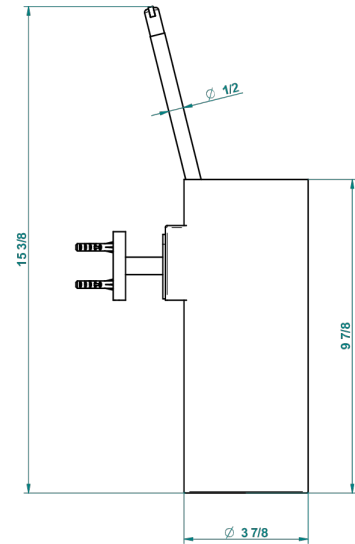

LE 11

U2A-4720

Wall mounted toilet brush holder

40851

30/09/2015

CHARACTERISTIC

- Le 11
- Wall mounted toilet brush holder

AVAILABLE FINITIONS

Black ceram - D30
Blush PVD - H62
Brass color PVD - H49
Brown bronze color PVD - F33
Chrome polished - A02
Chrome polished / gold polished - G02

Copper antique matt, coated - H07
Gold color PVD - H52
Gold mat - F07
Gold polished - F01
Graphite PVD - H64
Light coated bronze - D01

Matt Umber PVD - H67
Matt blush PVD - H60
Matt brass color PVD - H50
Matt brown bronze color PVD - F34
Matt chrome (American satin) - C02
Matt gold color PVD - H53

Matt graphite PVD - H65
Matt nickel (American satin) - C01
Matt nickel color PVD - H56
Nickel antique / Sovereign - H28
Nickel color PVD - H55
Nickel polished - B01

Soft gold - F30
Soft matt gold - F31
Umber PVD - H66