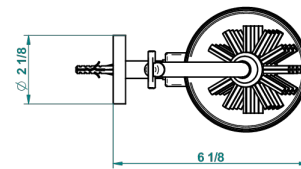

LE 11

U2A-4720

Wall mounted toilet brush holder

40851

30/09/2015

CHARACTERISTIC

- Le 11
- Wall mounted toilet brush holder

AVAILABLE FINITIONS

Black ceram - D30
Blush PVD - H62
Brass color PVD - H49
Brown bronze color PVD - F33
Chrome polished - A02
Chrome polished / gold polished - G02

Copper antique matt, coated - H07
Gold color PVD - H52
Gold mat - F07
Gold polished - F01
Graphite PVD - H64
Light coated bronze - D01

Matt Umber PVD - H67
Matt blush PVD - H60
Matt brass color PVD - H50
Matt brown bronze color PVD - F34
Matt chrome (American satin) - C02
Matt gold color PVD - H53

Matt graphite PVD - H65
Matt nickel (American satin) - C01
Matt nickel color PVD - H56
Nickel antique / Sovereign - H28
Nickel color PVD - H55
Nickel polished - B01

Soft gold - F30
Soft matt gold - F31
Umber PVD - H66