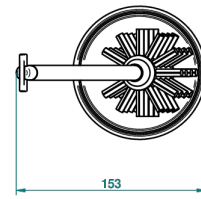

LE 11

U2A-4700

Free standing toilet brush holder

40850

03/01/2011

CHARACTERISTIC

- Le 11
- Free standing toilet brush holder

AVAILABLE FINITIONS