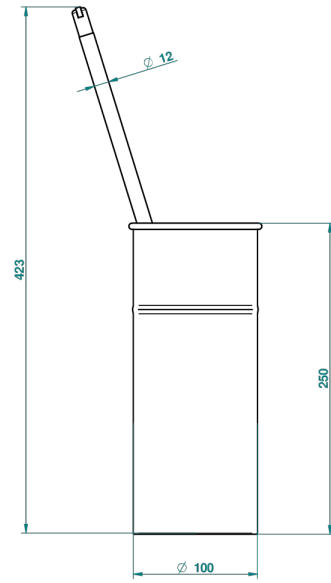

LE 11

U2A-4700

Free standing toilet brush holder

40850

03/01/2011

CHARACTERISTIC

- Le 11
- Free standing toilet brush holder

AVAILABLE FINITIONS