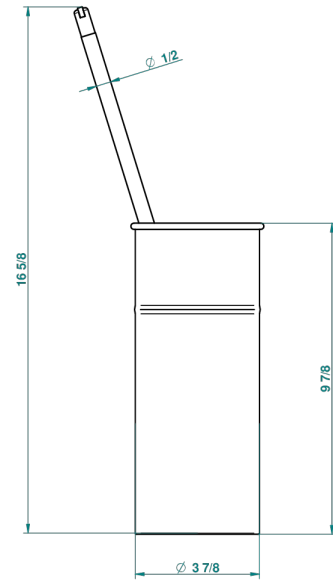

LE 11

U2A-4700

Free standing toilet brush holder

40850

03/01/2011

CHARACTERISTIC

- Le 11
- Free standing toilet brush holder

AVAILABLE FINITIONS

Black ceram - D30
Blush PVD - H62
Brass color PVD - H49
Brown bronze color PVD - F33
Chrome polished - A02
Chrome polished / gold polished - G02

Copper antique matt, coated - H07
Gold color PVD - H52
Gold mat - F07
Gold polished - F01
Graphite PVD - H64
Light coated bronze - D01

Matt Umber PVD - H67
Matt blush PVD - H60
Matt brass color PVD - H50
Matt brown bronze color PVD - F34
Matt chrome (American satin) - C02
Matt gold color PVD - H53

Matt graphite PVD - H65
Matt nickel (American satin) - C01
Matt nickel color PVD - H56
Nickel antique / Sovereign - H28
Nickel color PVD - H55
Nickel polished - B01

Soft gold - F30
Soft matt gold - F31
Umber PVD - H66