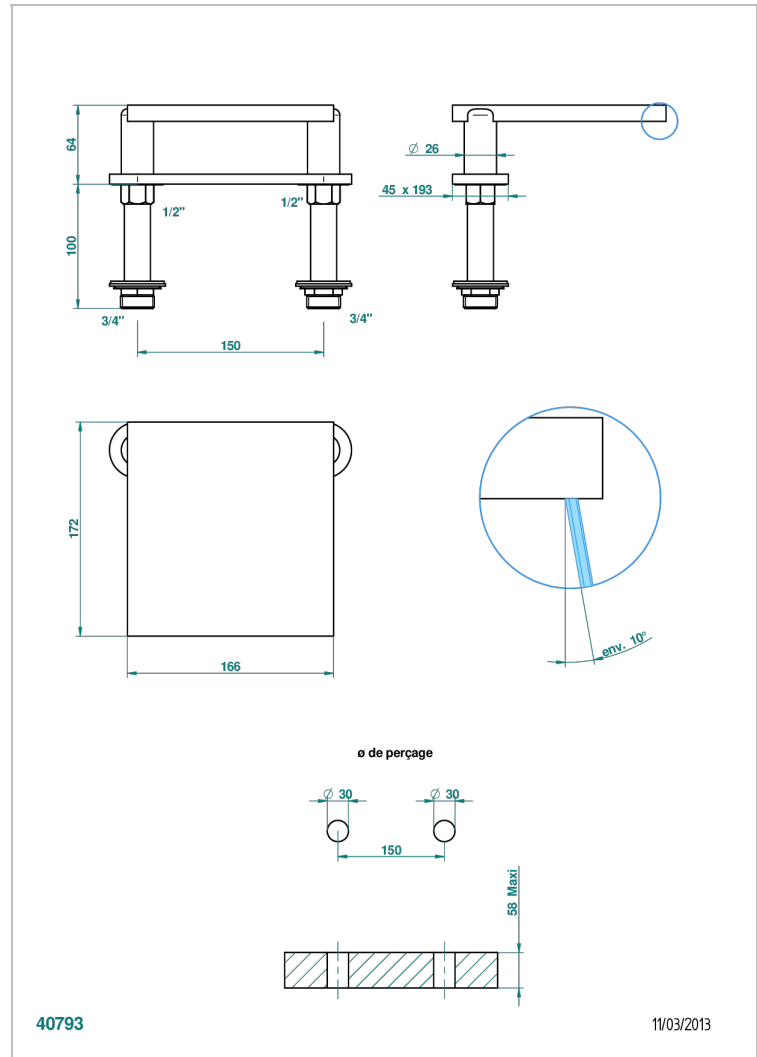

LE 11 WITH LEVER HANDLES

U2B-29NIA/A

Waterfall bath spout, deck mounted

THG
PARIS

40793

11/03/2013

CHARACTERISTIC

- Le 11 with lever handles
- Waterfall bath spout, deck mounted