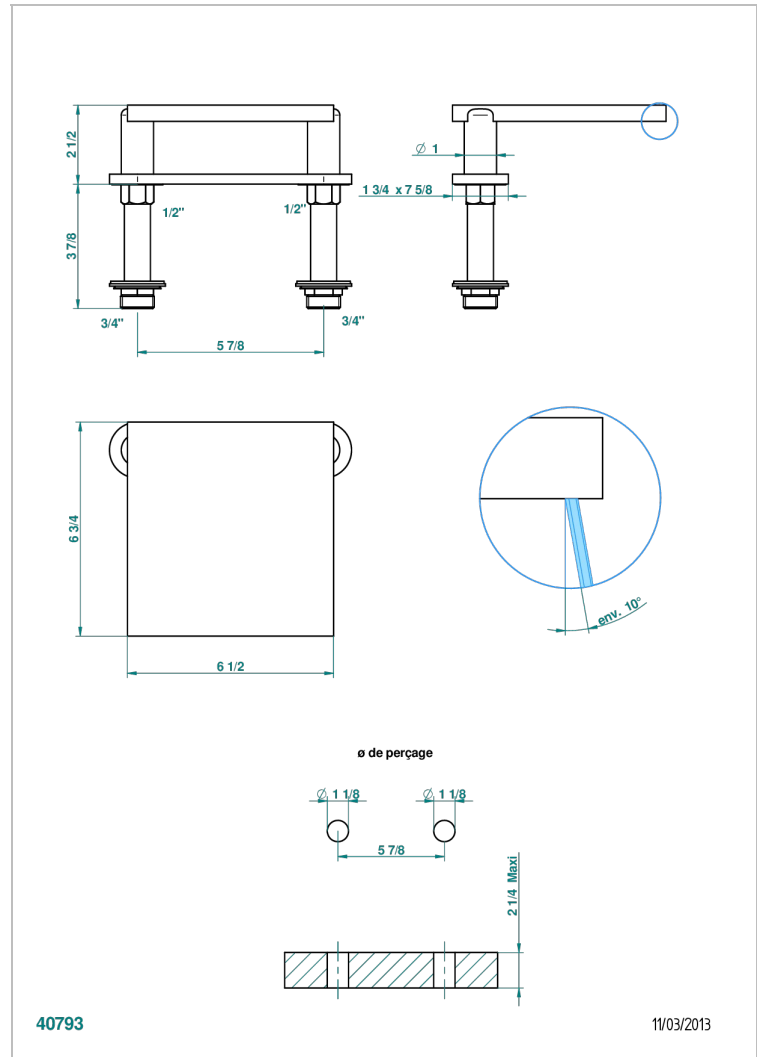

LE 11 WITH LEVER HANDLES

U2B-29NIA/A

Waterfall bath spout, deck mounted

CHARACTERISTIC

- Le 11 with lever handles
- Waterfall bath spout, deck mounted

RELATED SKU'S

- Ref. G00-77 Special Tee set for waterfall spout