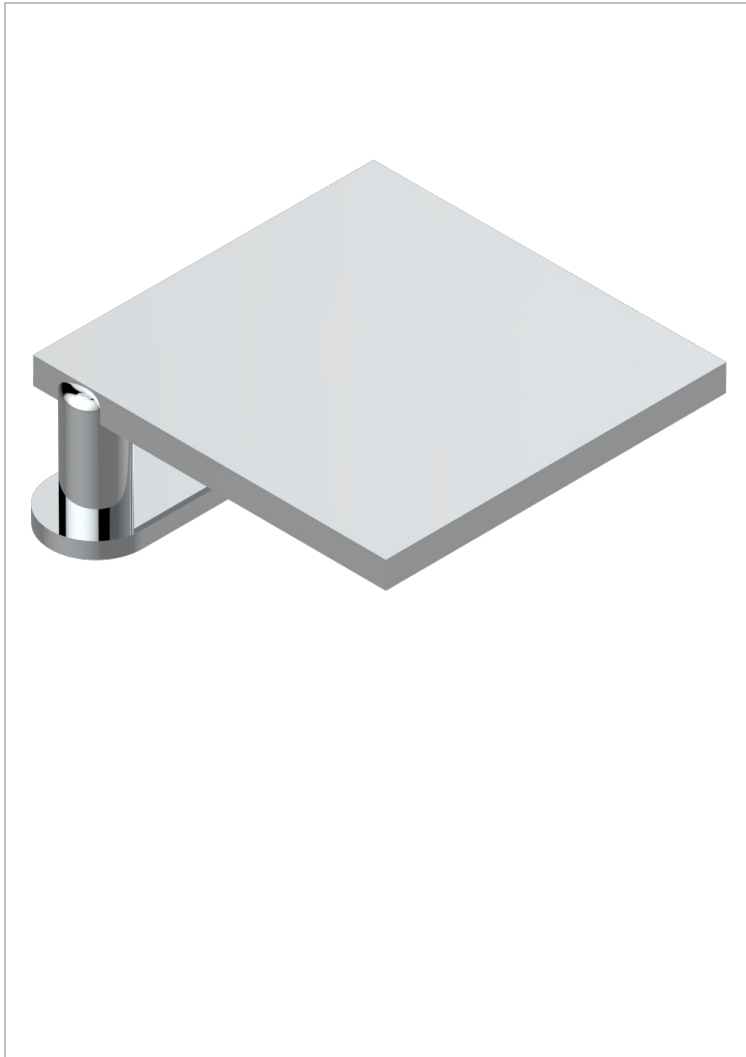

LE 11 WITH LEVER

U2B-29NIA/A

Rim mounted Waterfall bath spout

THG[®]
PARIS

CHARACTERISTIC

- Le 11 with lever
- Rim mounted Waterfall bath spout

RELATED SKU'S

- Ref. G00-77 Connection kit for waterfall spouts

AVAILABLE FINITIONS

Antique nickel - H28
Black ceram - D30
Blush PVD - H62
Brass color PVD - H49
Brown bronze color PVD - F33
Gold color PVD - H52

Graphite PVD - H64
Lacquered light bronze - D01
Matt Umber PVD - H67
Matt blush PVD - H60
Matt brass color PVD - H50
Matt brown bronze color PVD - F34