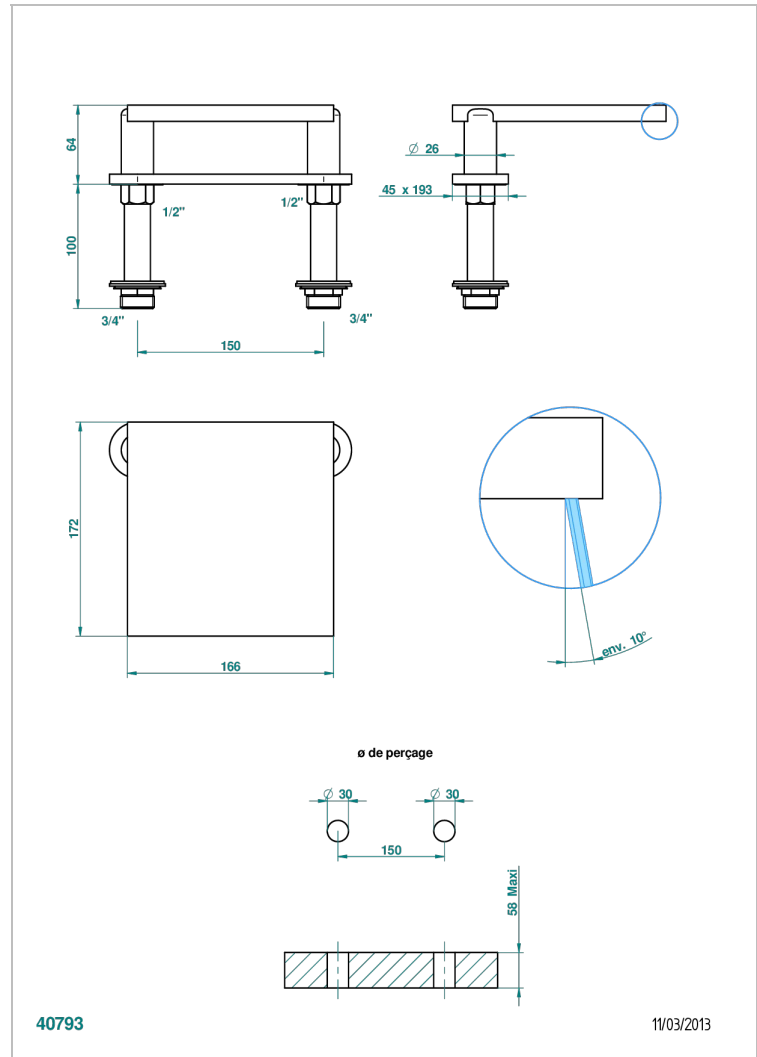

LE 11 WITH LEVER

U2B-29NIA/A

Rim mounted Waterfall bath spout

THG[®]
PARIS

CHARACTERISTIC

- Le 11 with lever
- Rim mounted Waterfall bath spout

RELATED SKU'S

- Ref. G00-77 Connection kit for waterfall spouts