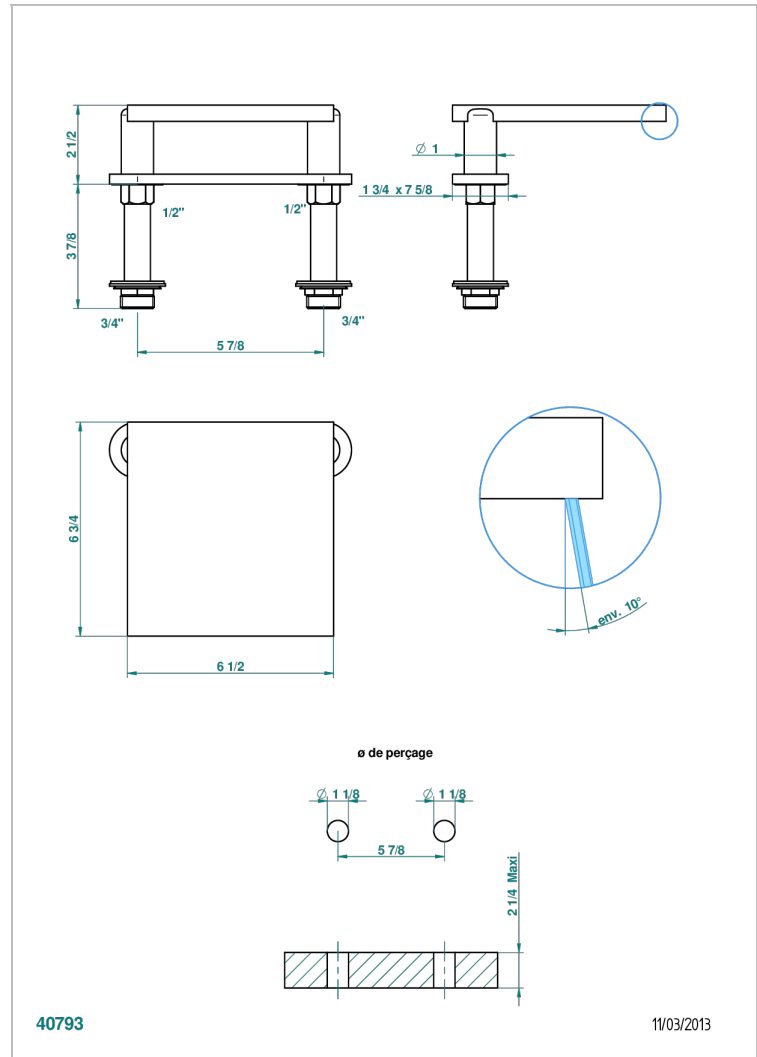

LE 11 WITH LEVER

U2B-29NIA/A

Rim mounted Waterfall bath spout

THG[®]
PARIS

CHARACTERISTIC

- Le 11 with lever
- Rim mounted Waterfall bath spout

RELATED SKU'S

- Ref. G00-77 Connection kit for waterfall spouts