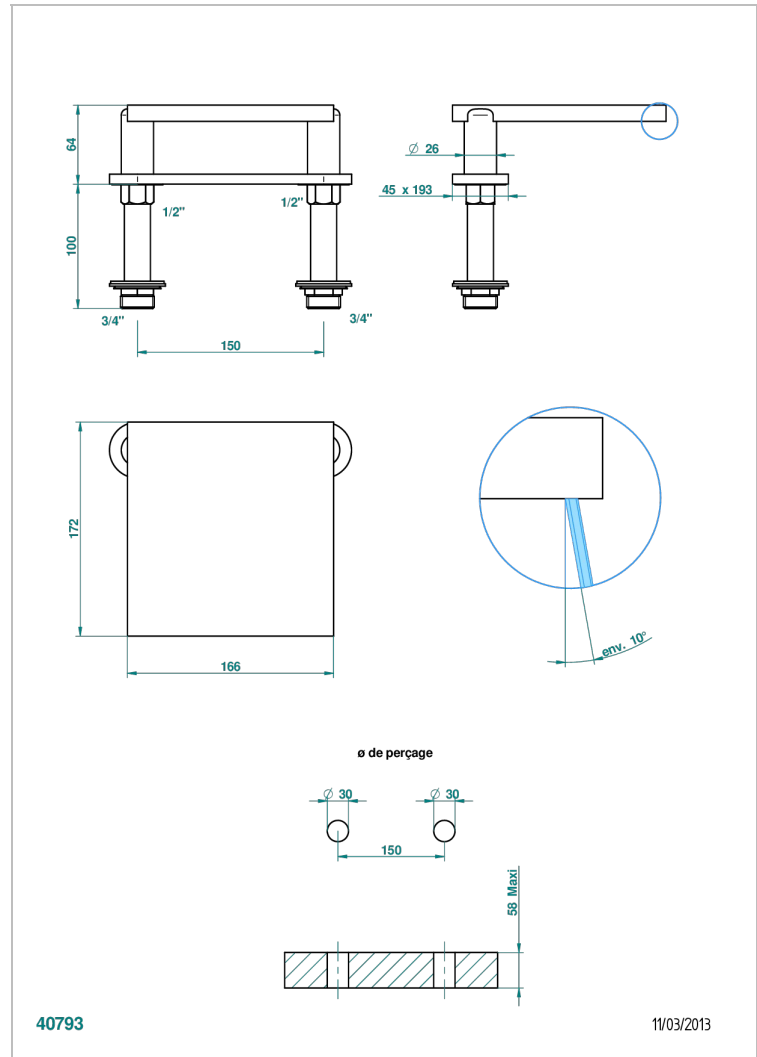

LE 11

U2A-29NIA/A

Waterfall bath spout, deck mounted

CHARACTERISTIC

- Le 11
- Waterfall bath spout, deck mounted

RELATED SKU'S

- Ref. G00-77 Special Tee set for waterfall spout

AVAILABLE FINITIONS