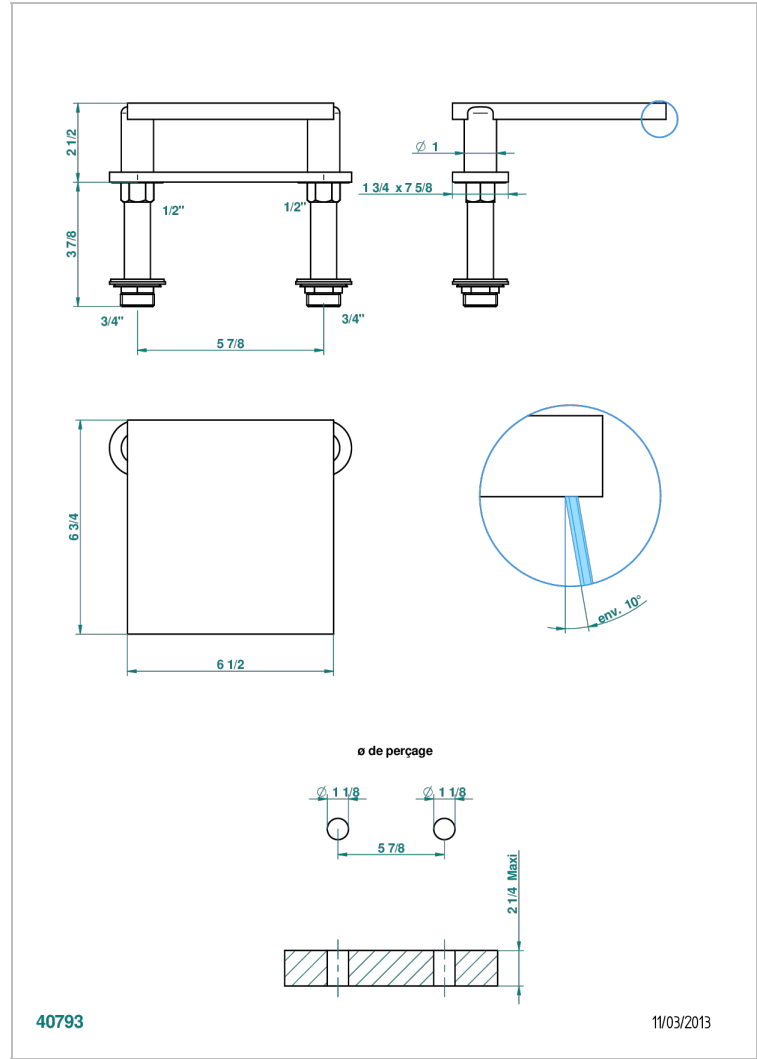

LE 11

U2A-29NIA/A

Waterfall bath spout, deck mounted

CHARACTERISTIC

- Le 11
- Waterfall bath spout, deck mounted

RELATED SKU'S

- Ref. G00-77 Special Tee set for waterfall spout

AVAILABLE FINITIONS