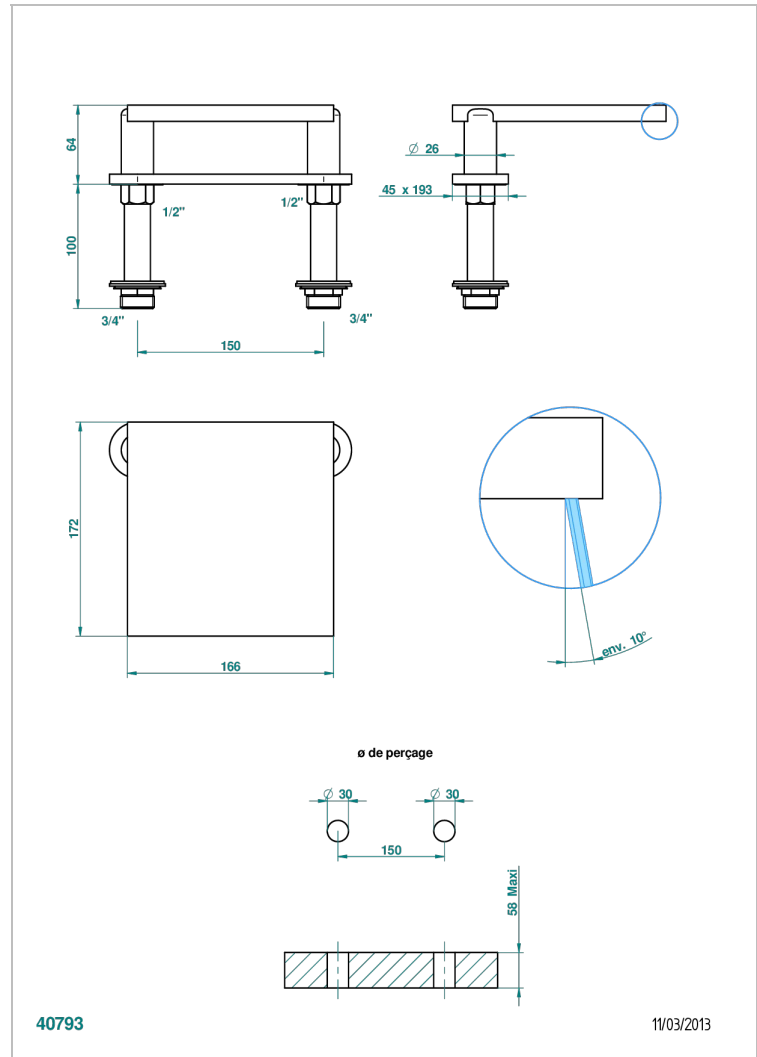

LE 11

U2A-29NIA/A

Rim mounted Waterfall bath spout

CHARACTERISTIC

- Le 11
- Rim mounted Waterfall bath spout

RELATED SKU'S

- Ref. G00-77 Connection kit for waterfall spouts

AVAILABLE FINITIONS