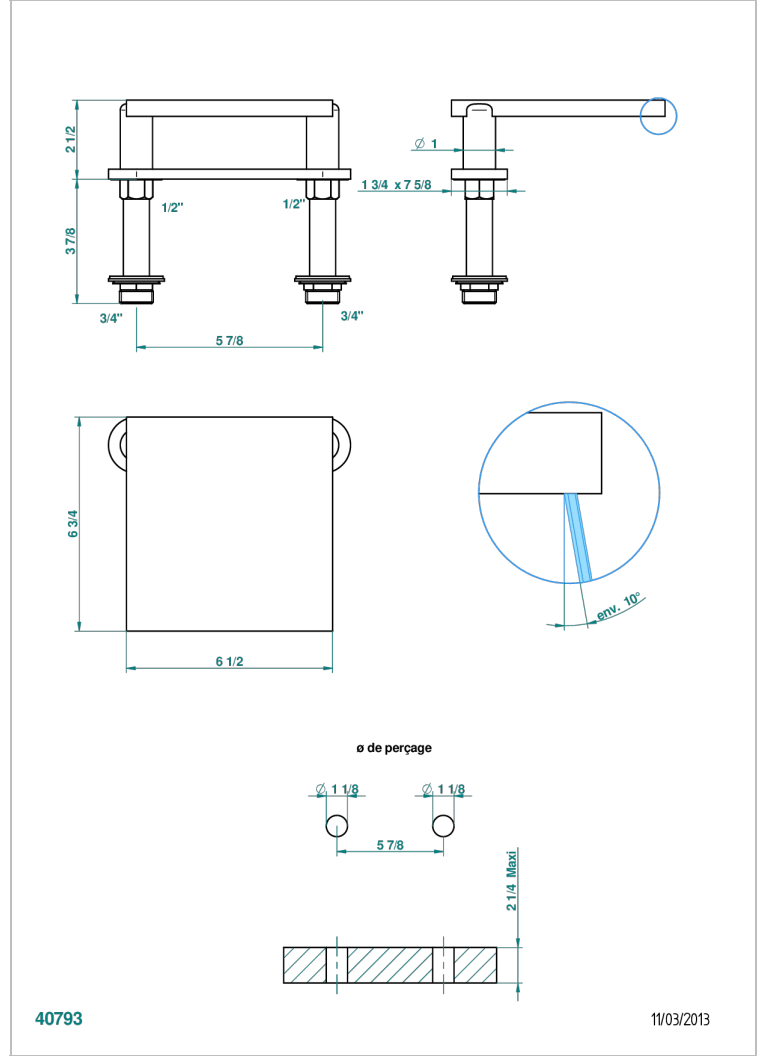

# LE 11

U2A-29NIA/A

Rim mounted Waterfall bath spout

## CHARACTERISTIC

- Le 11
- Rim mounted Waterfall bath spout