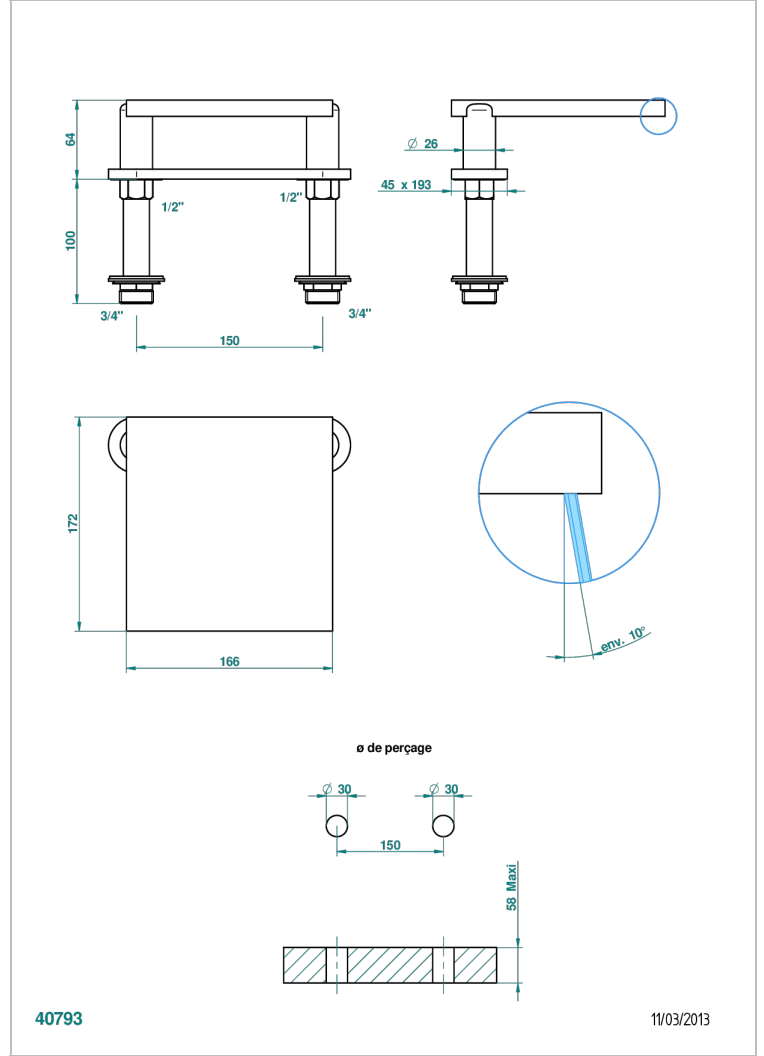

LE 11

U2A-29NIA/A

Rim mounted Waterfall bath spout

CHARACTERISTIC

- Le 11
- Rim mounted Waterfall bath spout

RELATED SKU'S

- Ref. G00-77 Connection kit for waterfall spouts

AVAILABLE FINITIONS