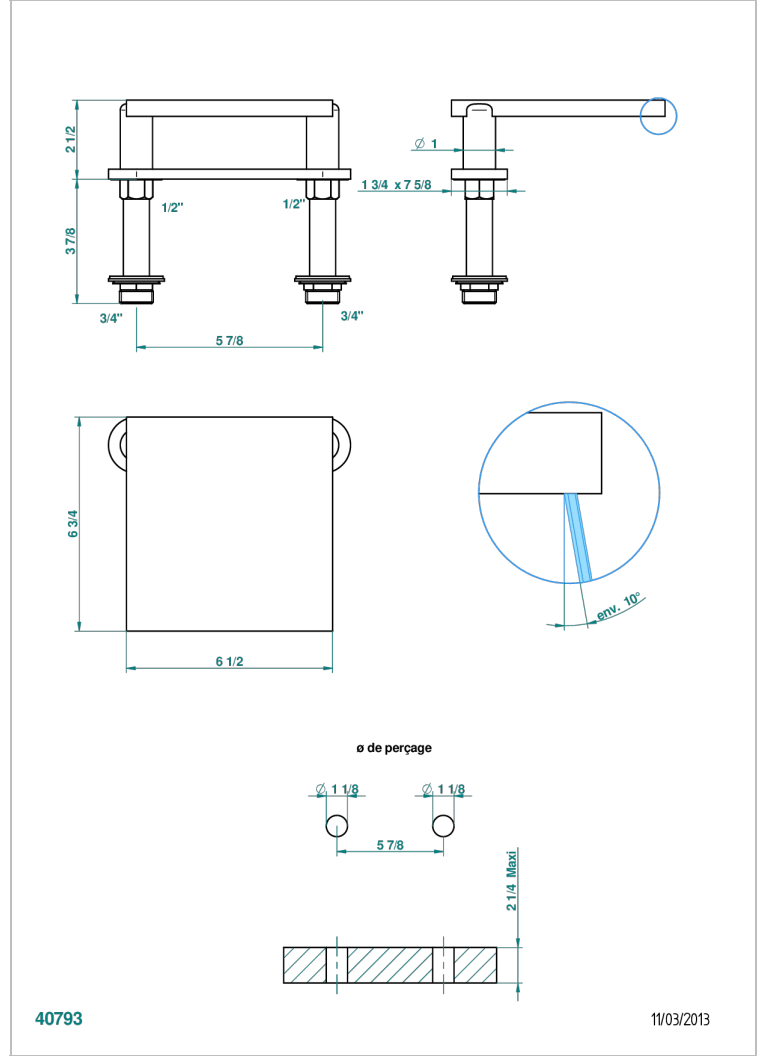

LE 11

U2A-29NIA/A

Rim mounted Waterfall bath spout

CHARACTERISTIC

- Le 11
- Rim mounted Waterfall bath spout

RELATED SKU'S

- Ref. G00-77 Connection kit for waterfall spouts

AVAILABLE FINITIONS