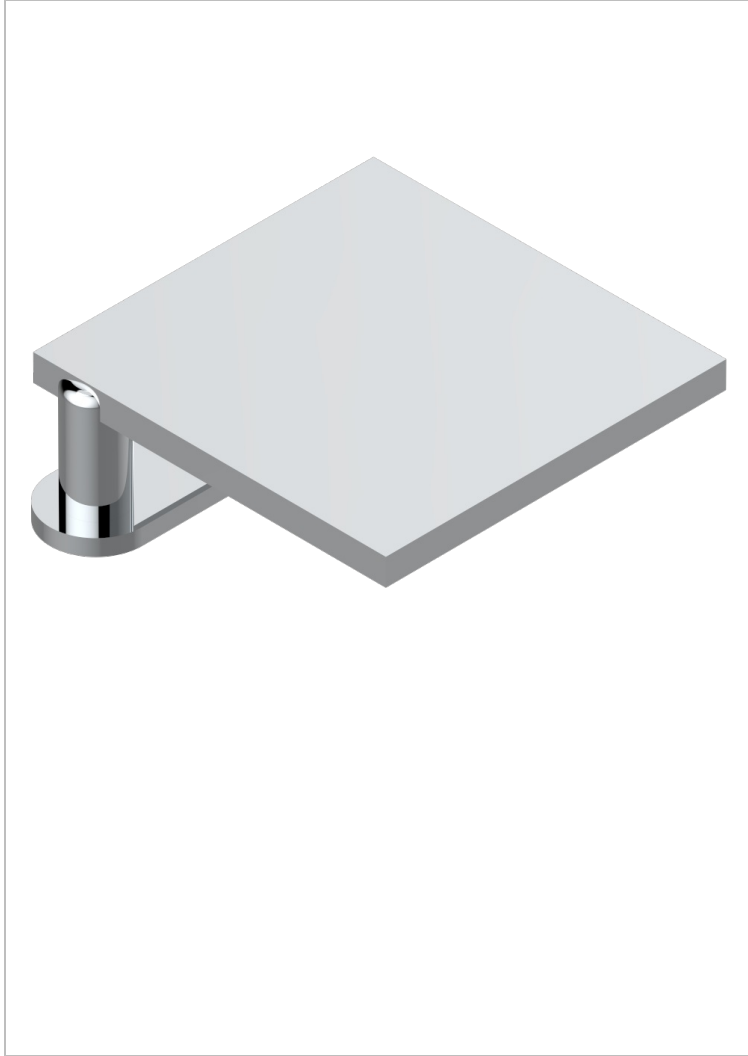

LE 11

U2A-29NIA/A

Rim mounted Waterfall bath spout

CHARACTERISTIC

- Le 11
- Rim mounted Waterfall bath spout

RELATED SKU'S

- Ref. G00-77 Connection kit for waterfall spouts

AVAILABLE FINITIONS

Antique nickel - H28
Black ceram - D30
Blush PVD - H62
Brass color PVD - H49
Brown bronze color PVD - F33
Gold color PVD - H52

Graphite PVD - H64
Lacquered light bronze - D01
Matt Umber PVD - H67
Matt blush PVD - H60
Matt brass color PVD - H50
Matt brown bronze color PVD - F34