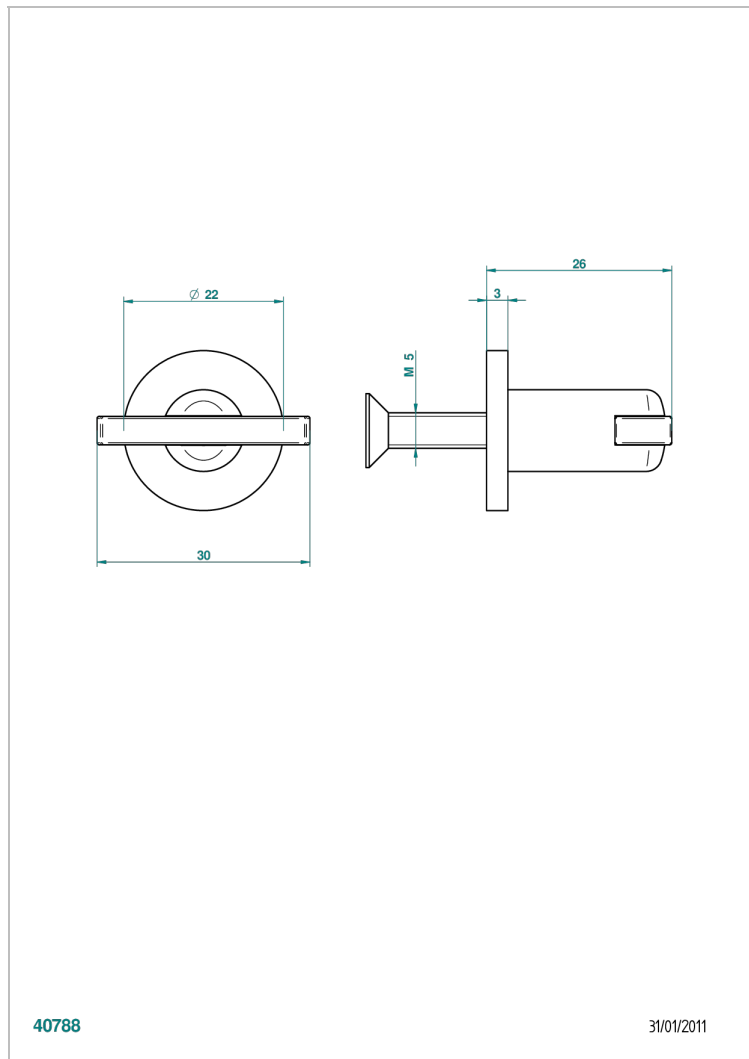

LE 11 WITH LEVER

U2B-26BT

小号按钮

THG[®]
PARIS

特色

- Le 11 with lever
- 小号按钮

可选饰面

Black ceram - D30
Blush PVD - H62
Graphite PVD - H64
Matt Umber PVD - H67
Matt blush PVD - H60
Matt graphite PVD - H65