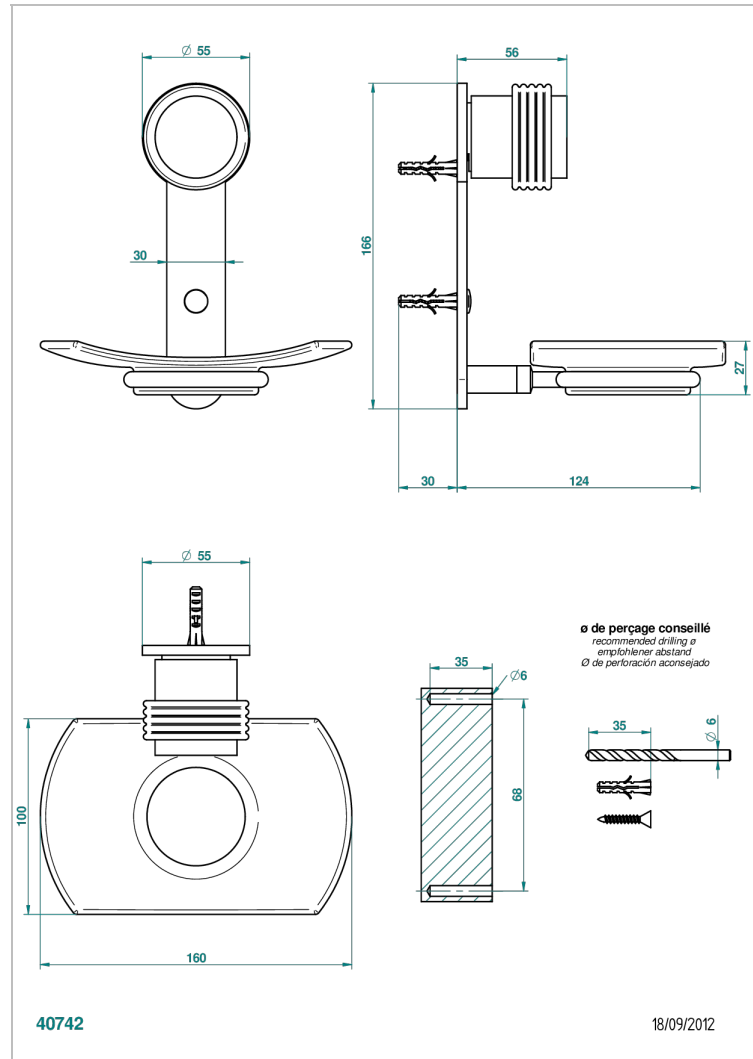

DIPLOMATE GROOVED RINGS

U4B-500

Glass soap dish, wall mounted

CHARACTERISTIC

- Diplomate Grooved rings
- Glass soap dish, wall mounted

AVAILABLE FINITIONS

Black ceram - D30
Blush PVD - H62
Brass color PVD - H49
Brown bronze color PVD - F33
Chrome polished - A02
Chrome polished / gold polished - G02

Copper antique matt, coated - H07
Gold color PVD - H52
Gold mat - F07
Gold polished - F01
Graphite PVD - H64
Light coated bronze - D01

Matt Umber PVD - H67
Matt blush PVD - H60
Matt brass color PVD - H50
Matt brown bronze color PVD - F34
Matt chrome (American satin) - C02
Matt gold color PVD - H53