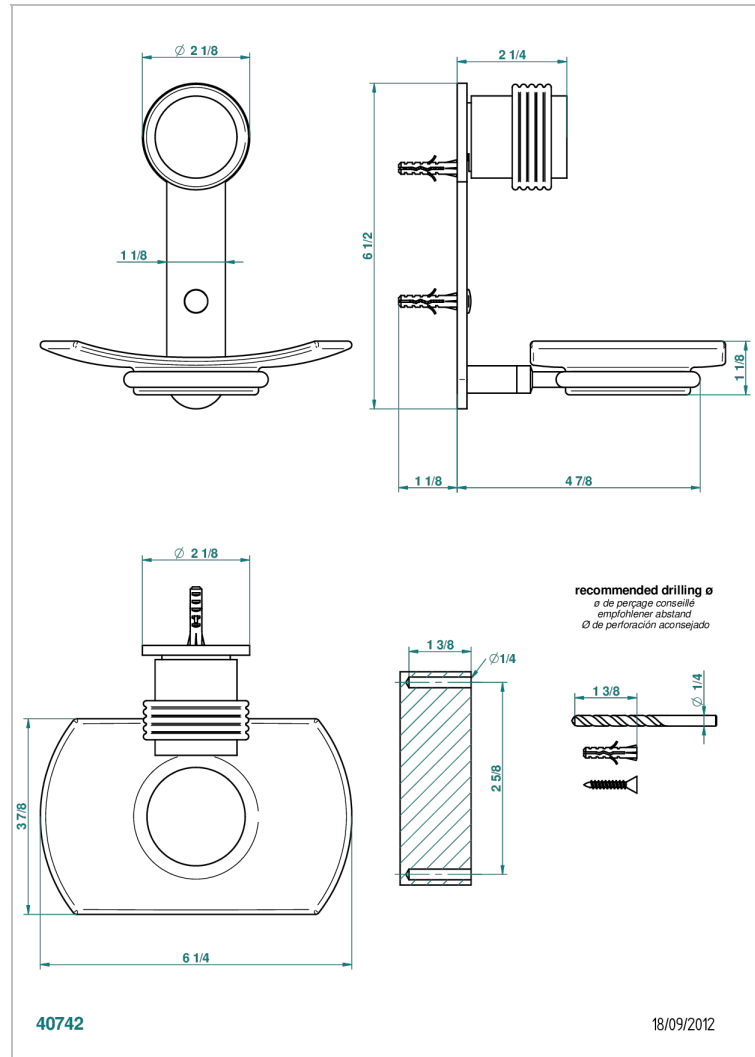

DIPLOMATE GROOVED RINGS

U4B-500

Glass soap dish, wall mounted

CHARACTERISTIC

- Diplomate Grooved rings
- Glass soap dish, wall mounted

AVAILABLE FINITIONS

Black ceram - D30
 Blush PVD - H62
 Brass color PVD - H49
 Brown bronze color PVD - F33
 Chrome polished - A02
 Chrome polished / gold polished - G02